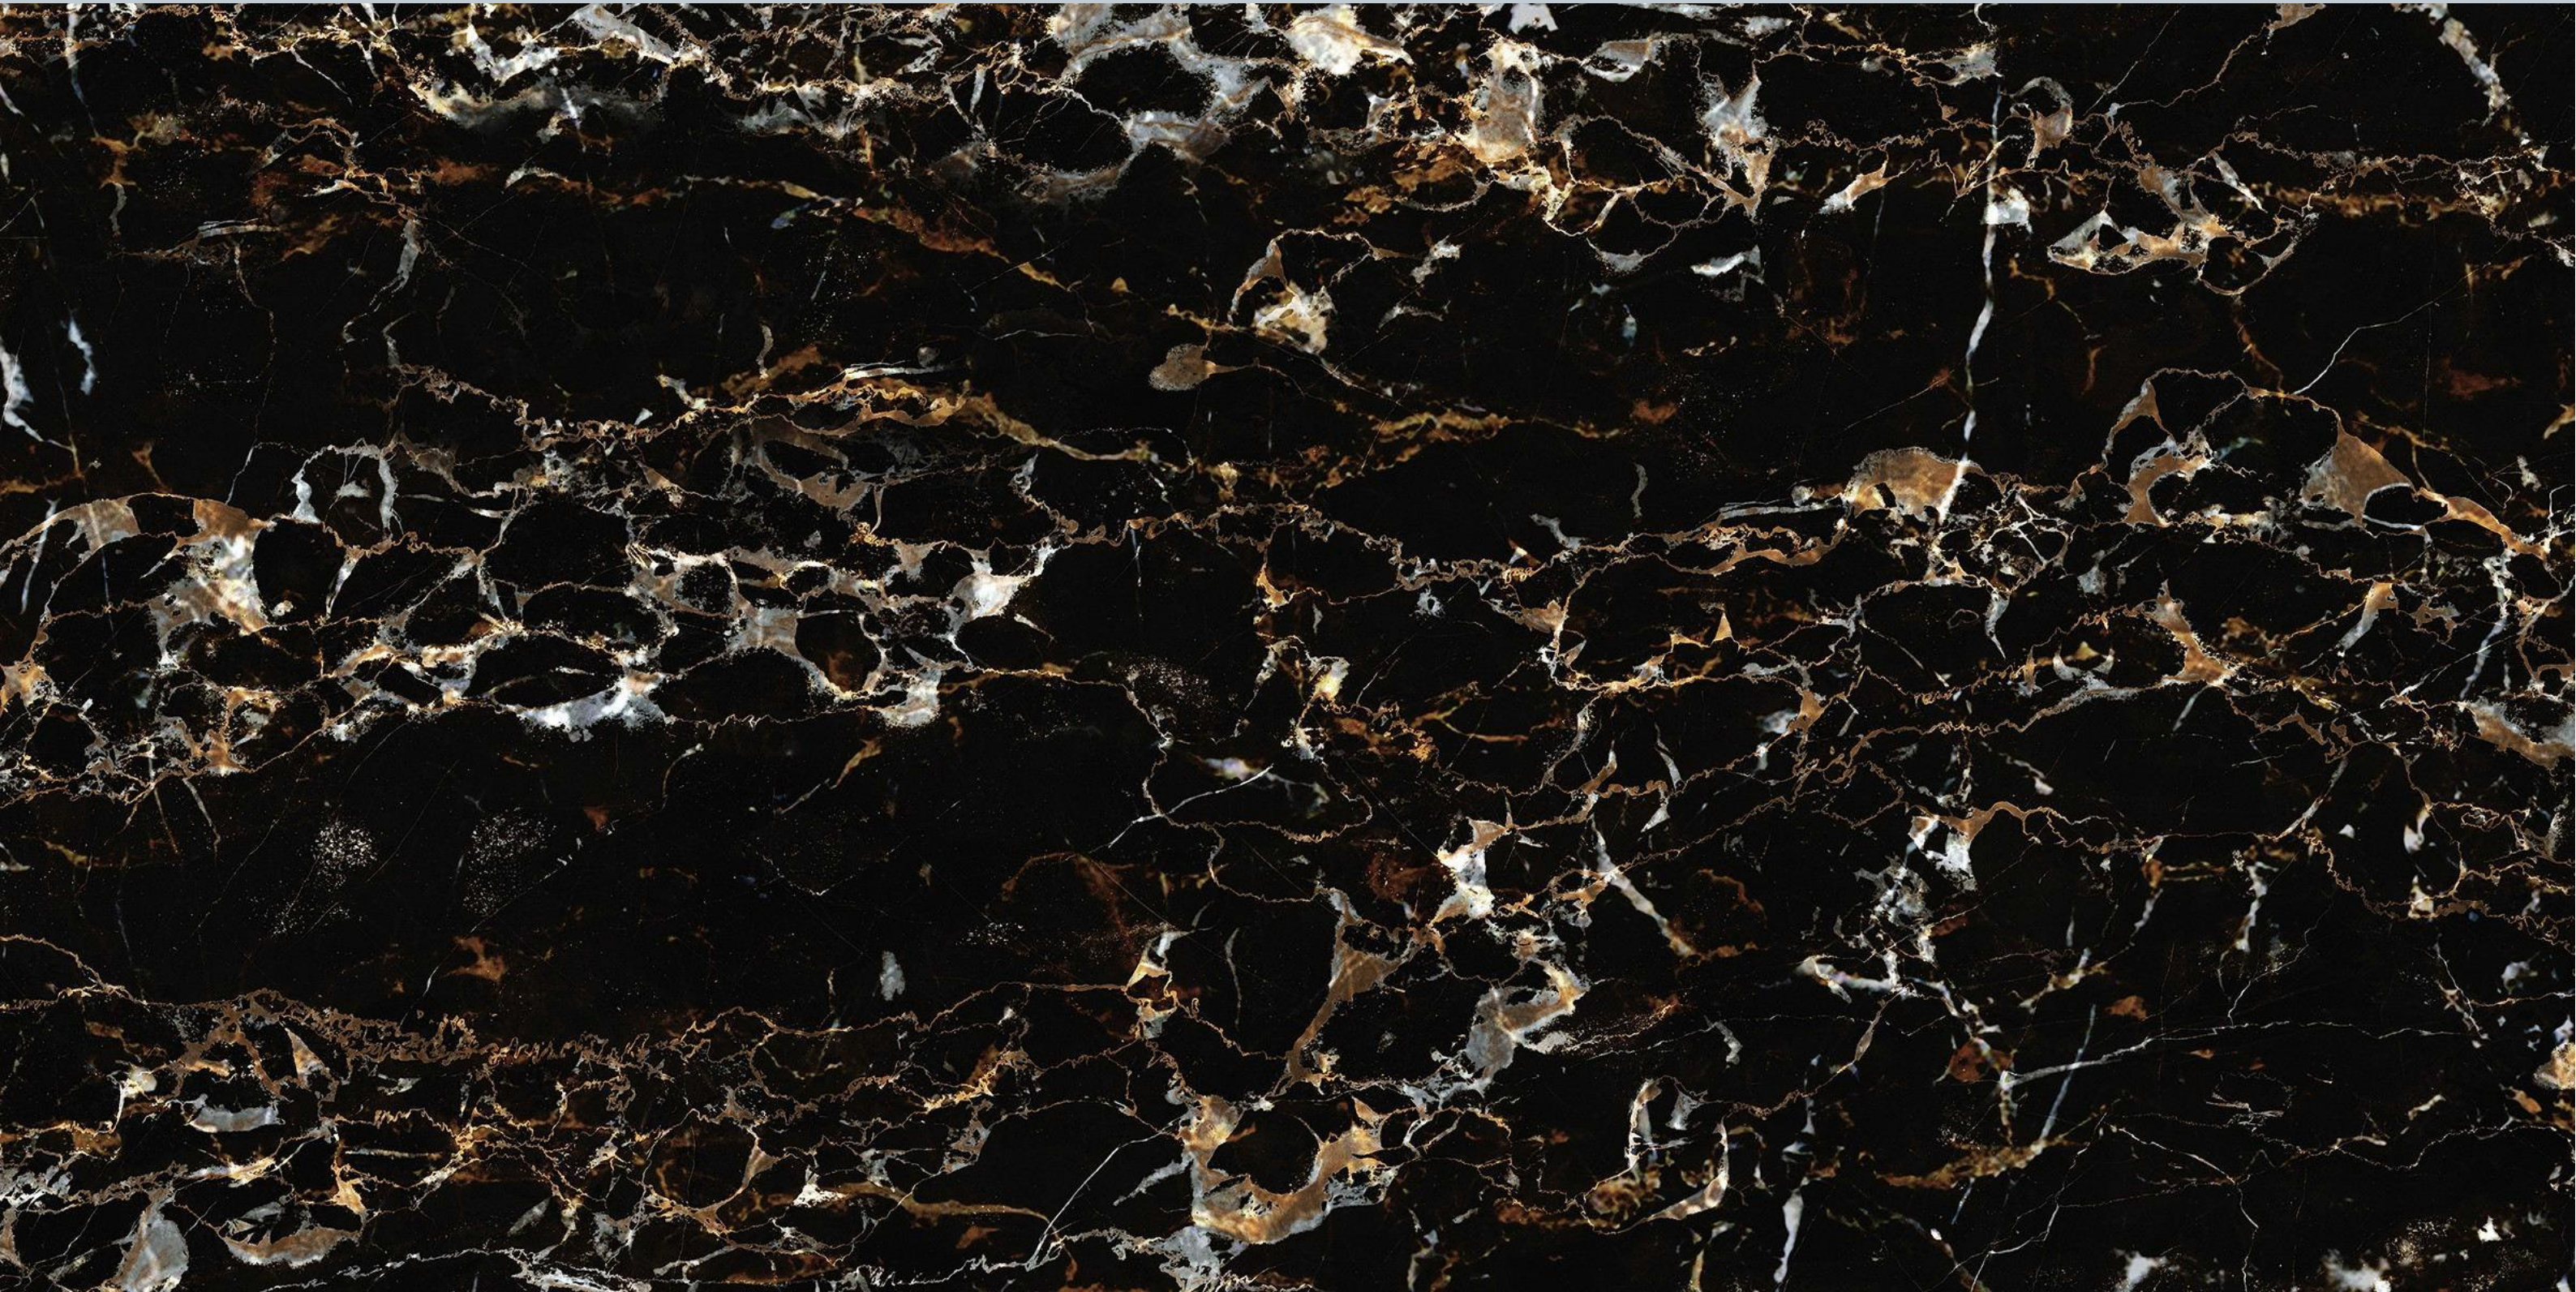

ASHPAR BLUE

**BLACK
MARQUINA**

BLACK MARQUINA

SIZE
600x
1200MM

Series
HIGH GLOSSY

Random
05

BLACK MARQUINA

BLACKBERRY