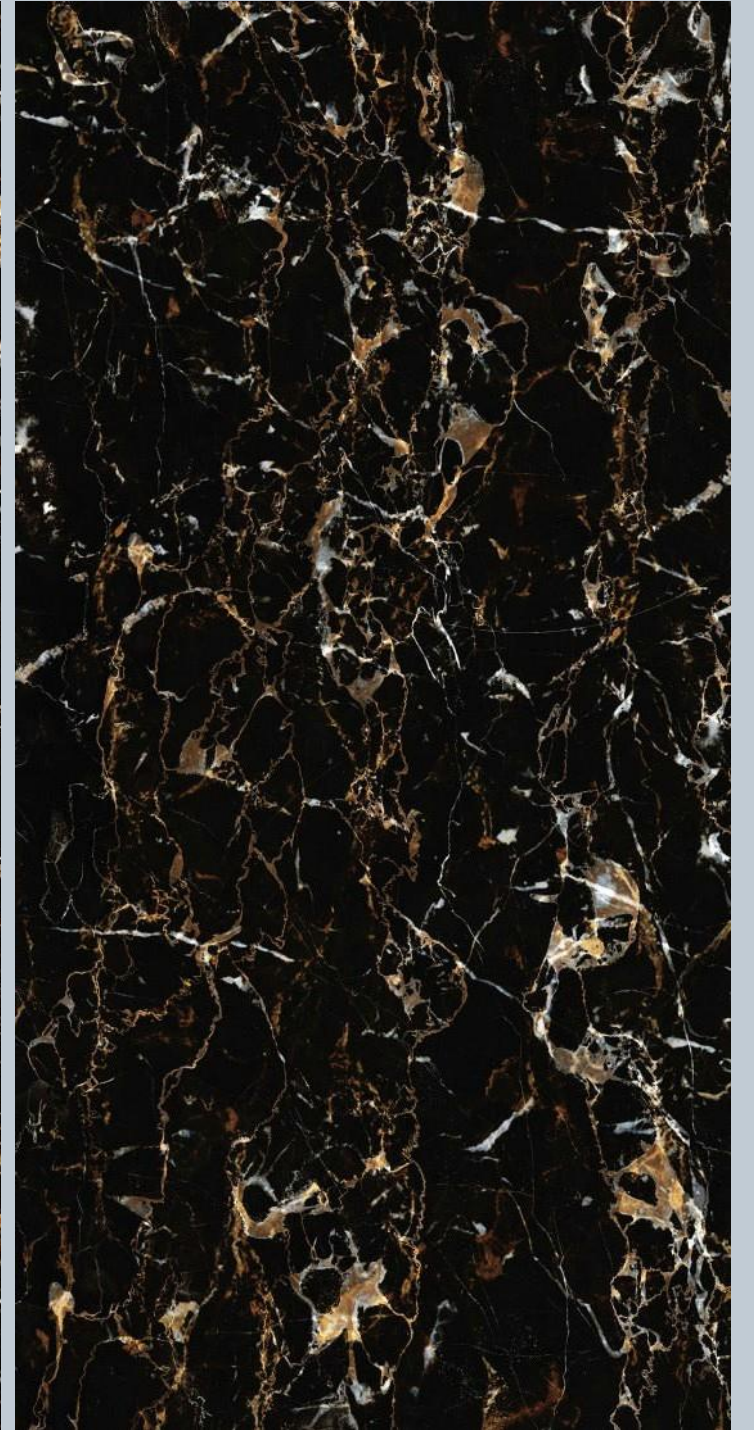

BLACKBERRY

SIZE
600x
1200MM

Series
HIGH GLOSSY

Random
04