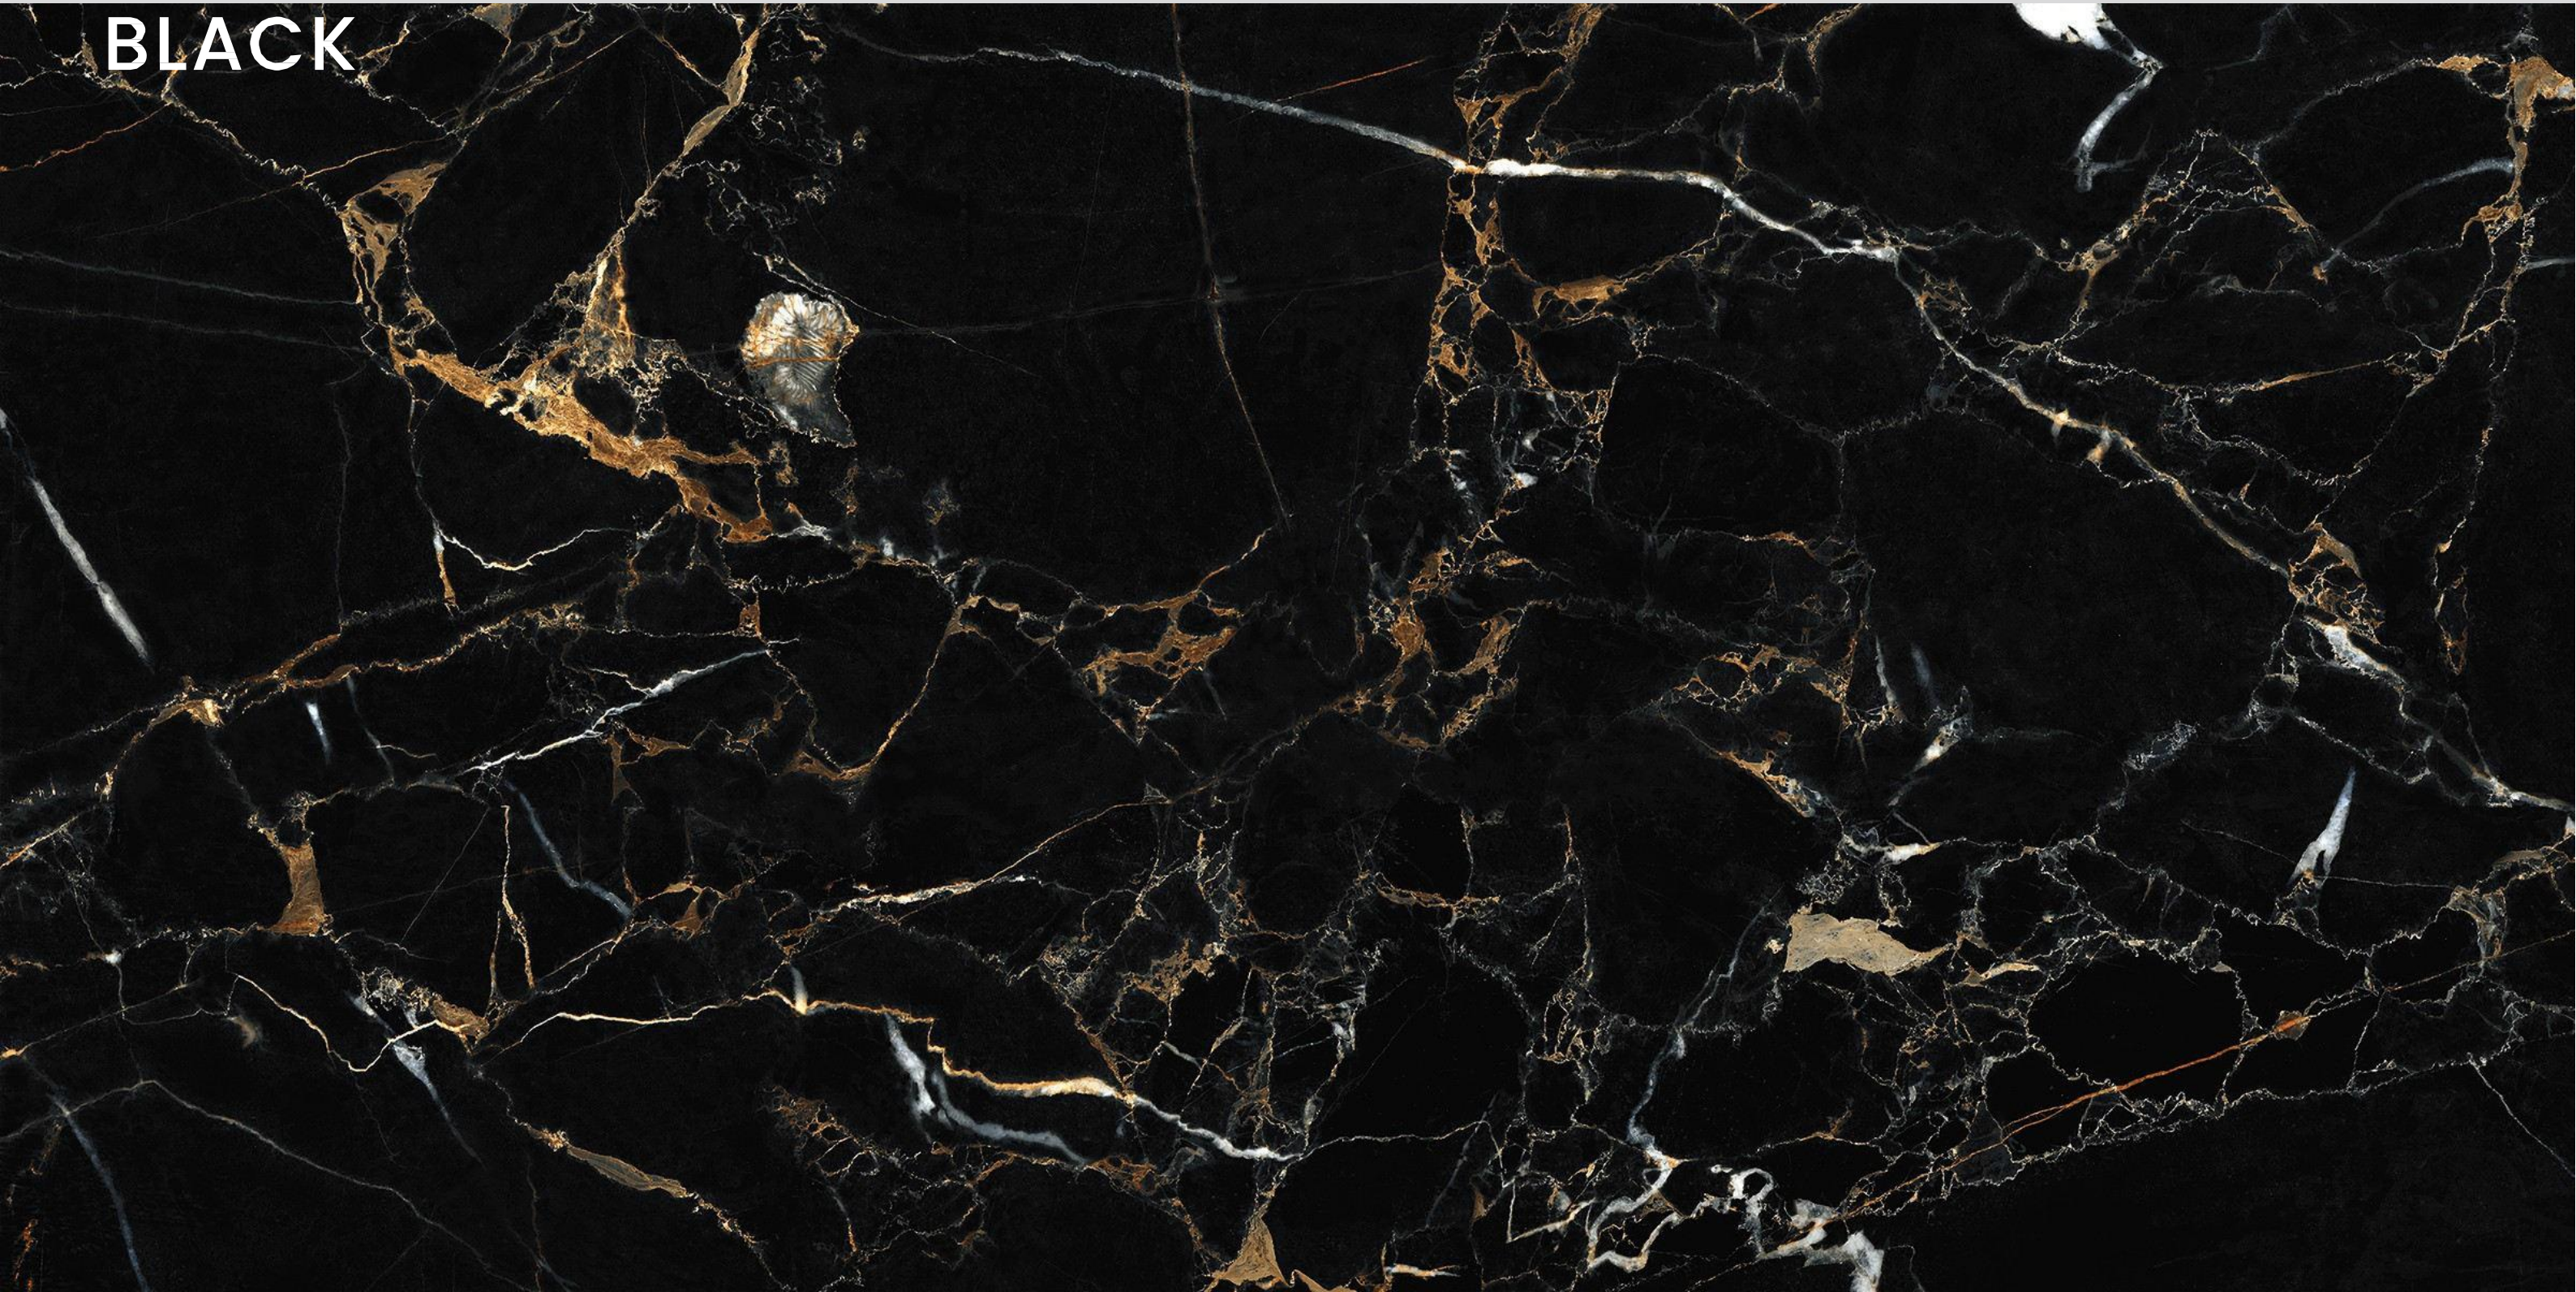

600X1200MM

High
Strength

Eco
Friendly

Random
Design

Low
Maintenance

**ANTIQUÉ
BLACK**

ANTIQUÉ BLACK

SIZE
600x
1200MM