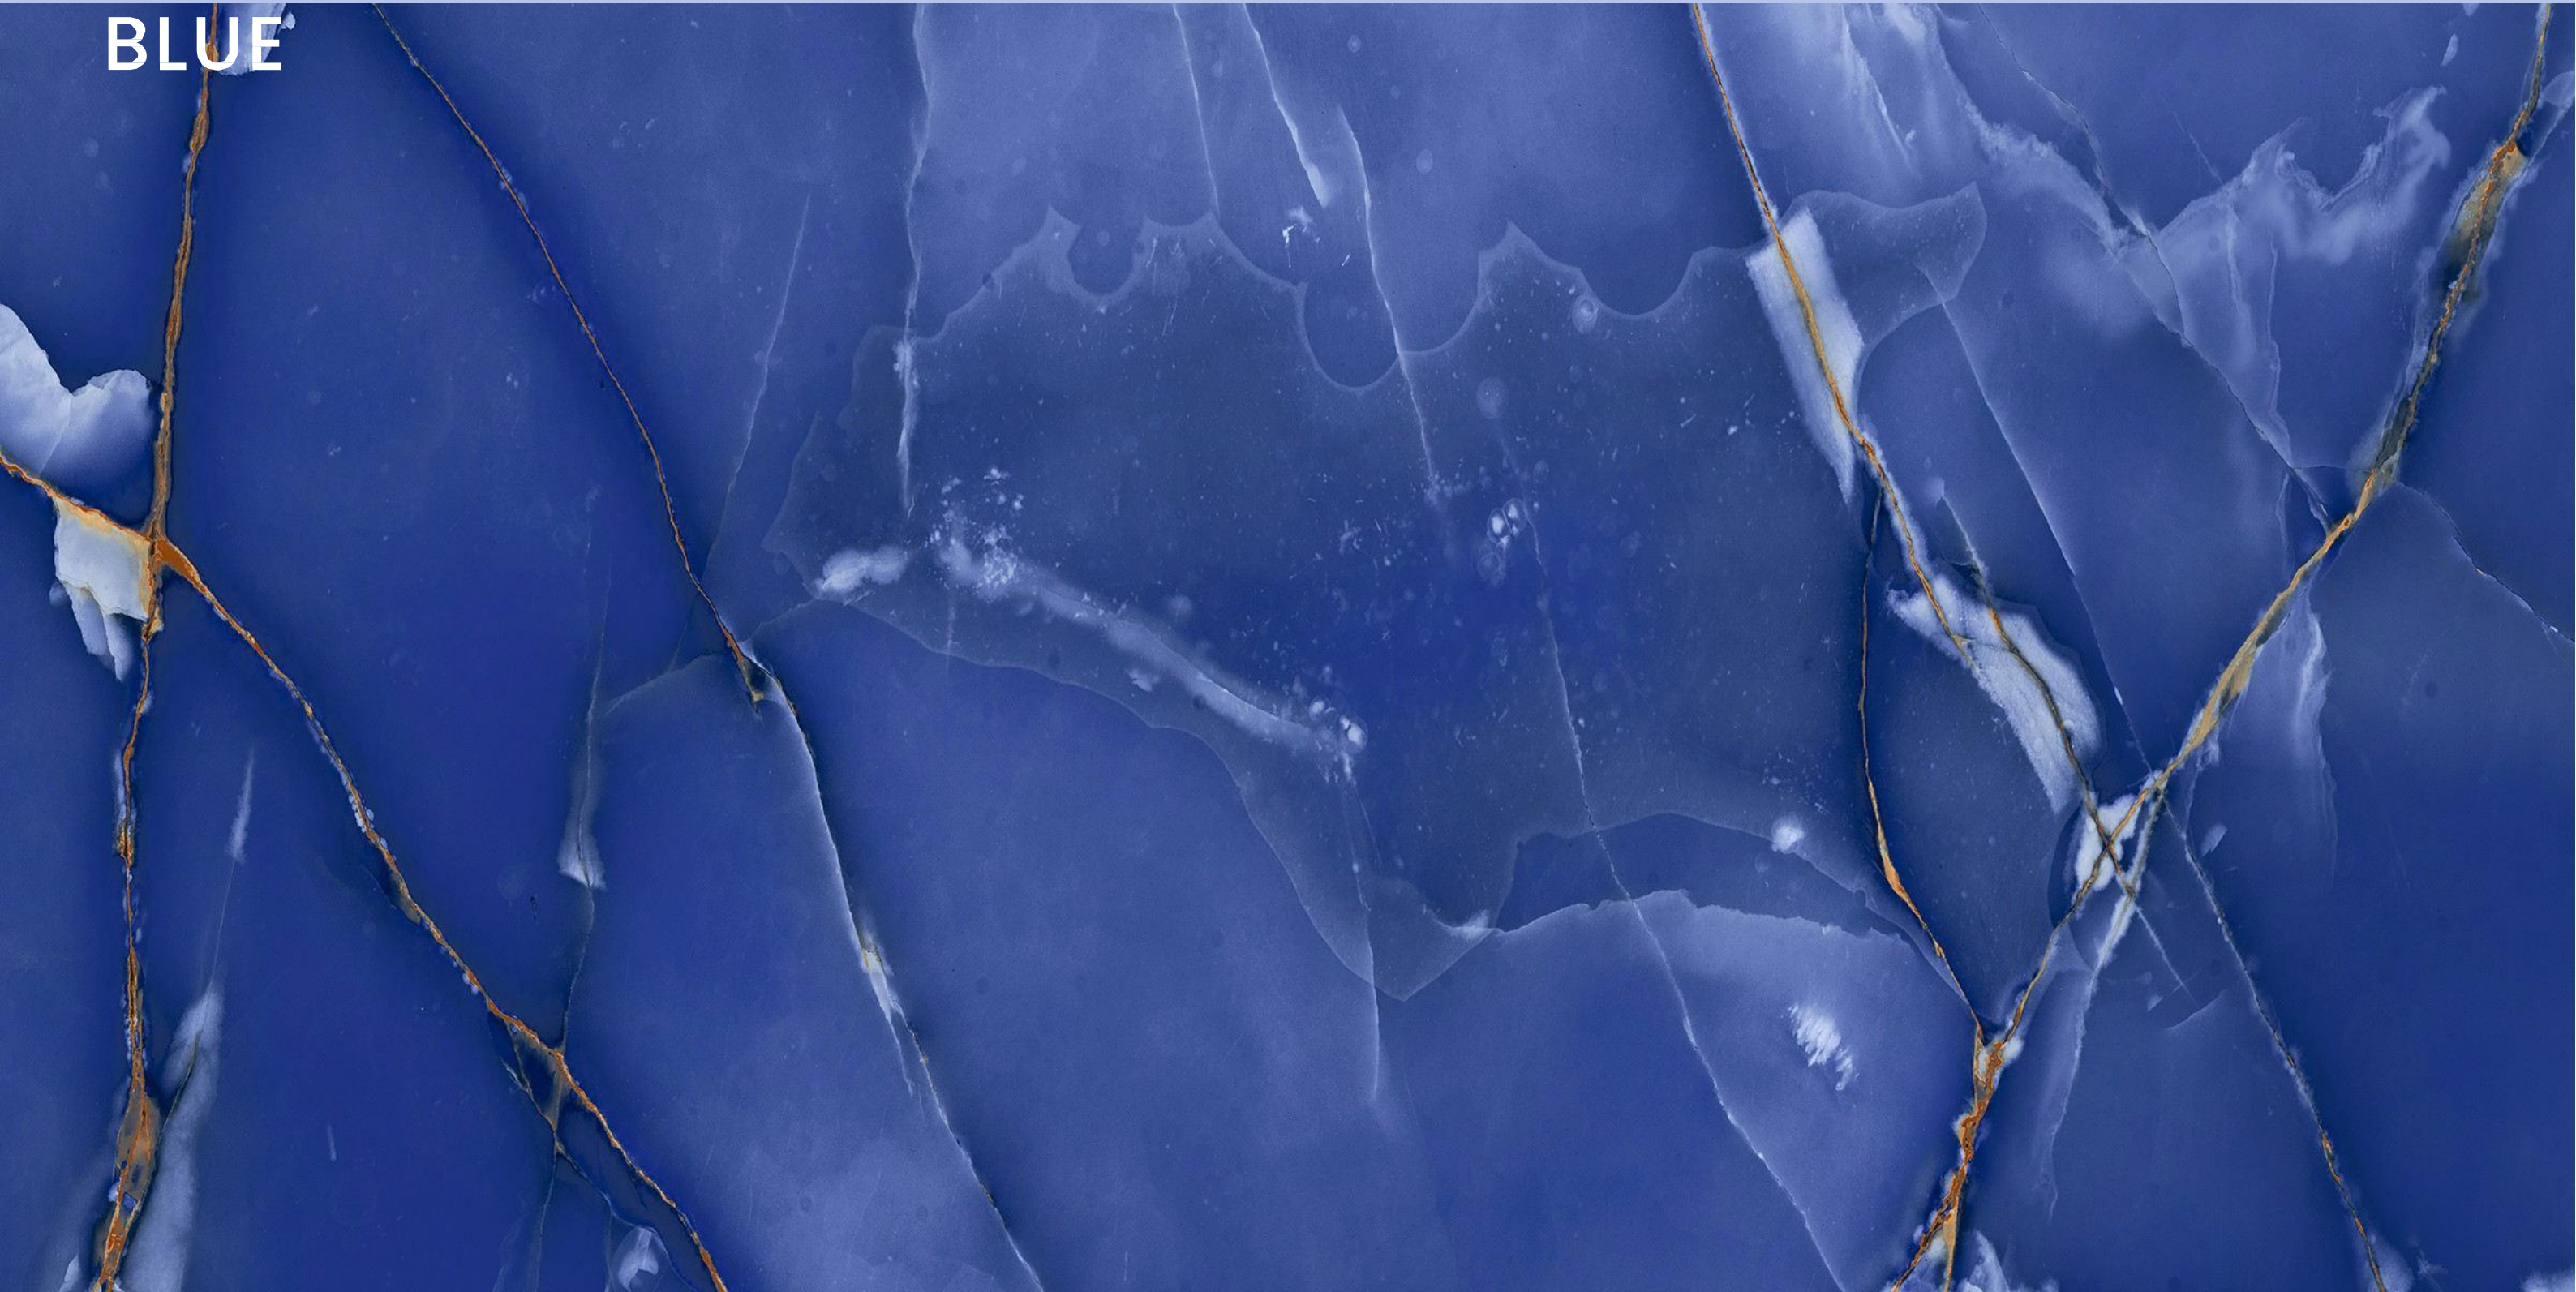

Series
HIGH GLOSSY

Random
05

ANTIQUÉ BLACK

ASHPAR
BLUE

ASHPAR BLUE

SIZE
600x
1200MM

Series
HIGH GLOSSY

Random
05