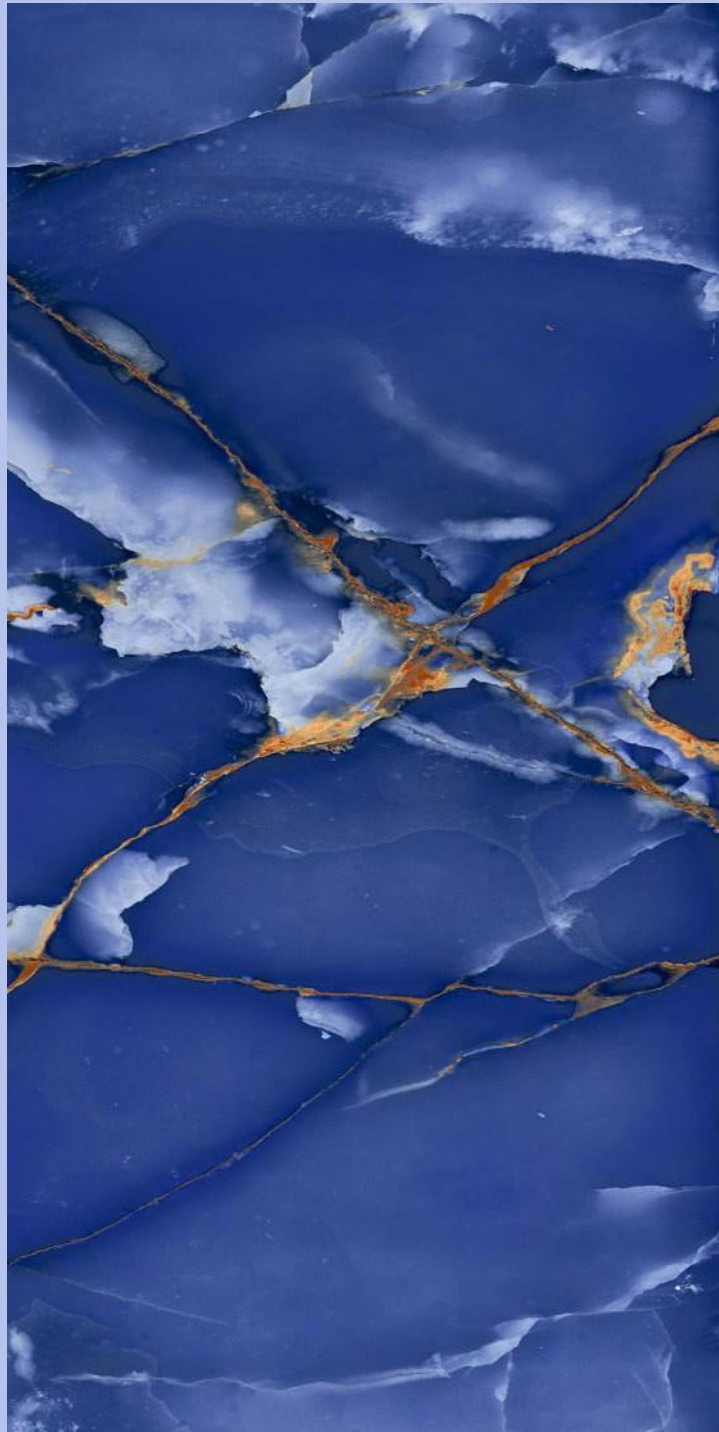

Series
HIGH GLOSSY

Random
05

ANTIQUÉ BLACK

ASHPAR
BLUE

ASHPAR BLUE

SIZE
600x
1200MM

Series
HIGH GLOSSY

Random
05