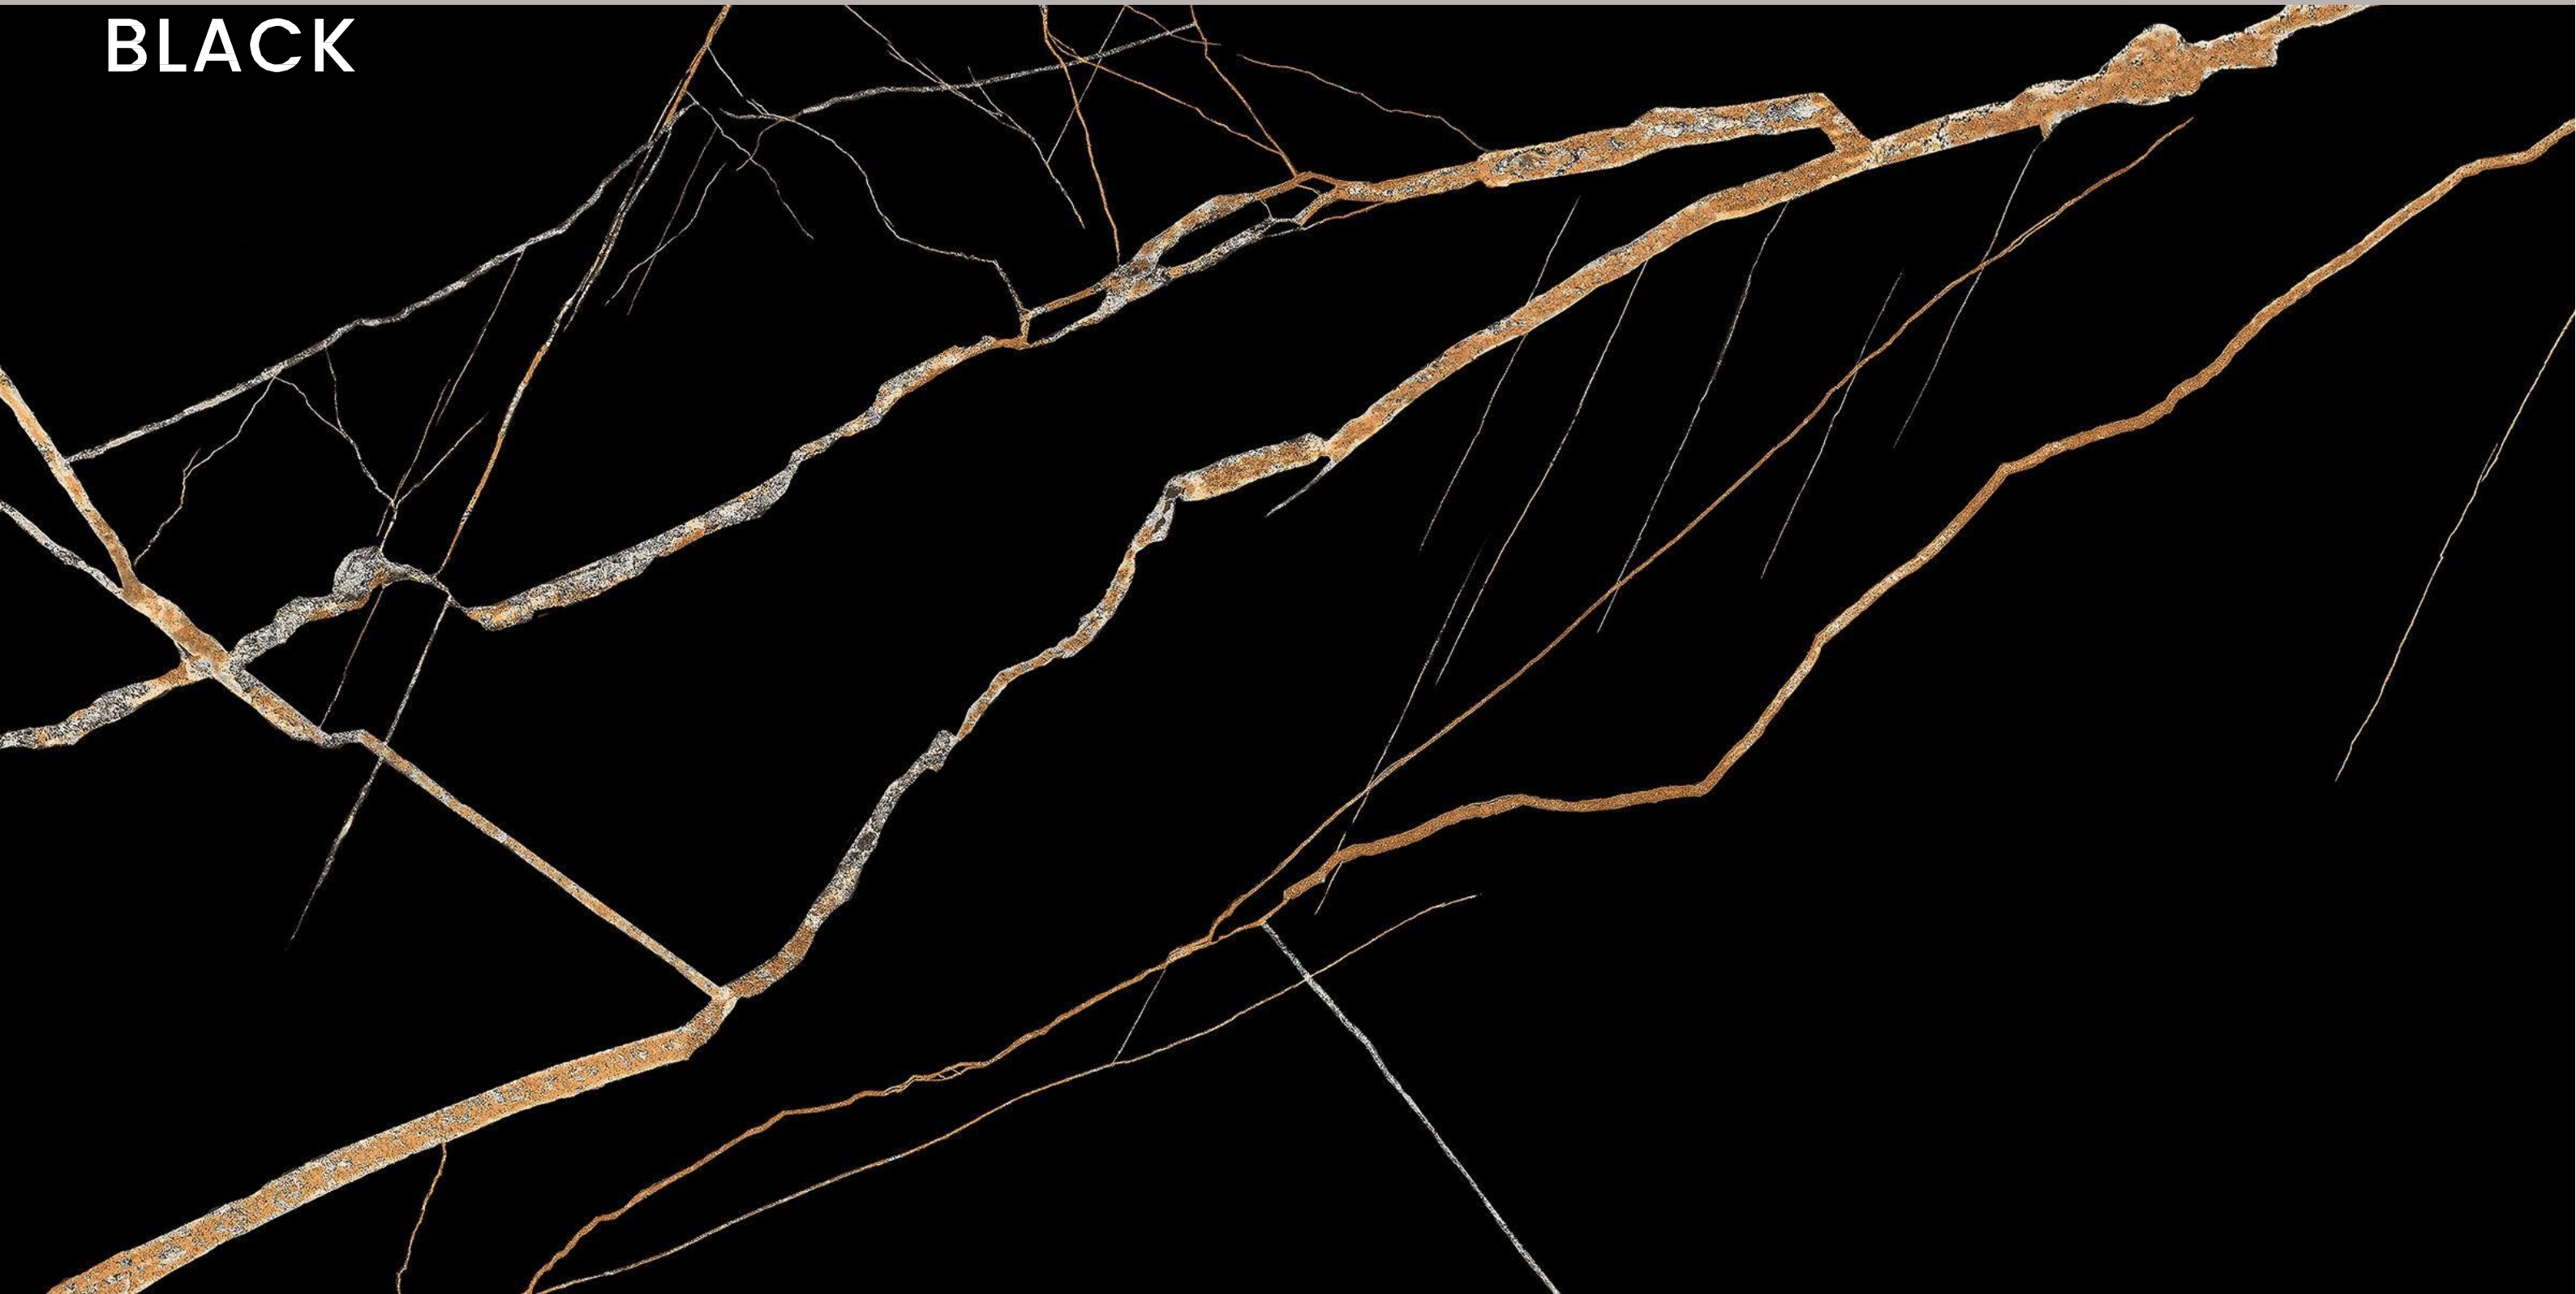

BLACKBERRY

SIZE
600x
1200MM

Series
HIGH GLOSSY

Random
04

BLACKBERRY

CHARCOAL
BLACK

CHARCOAL BLACK

SIZE
600x
1200MM