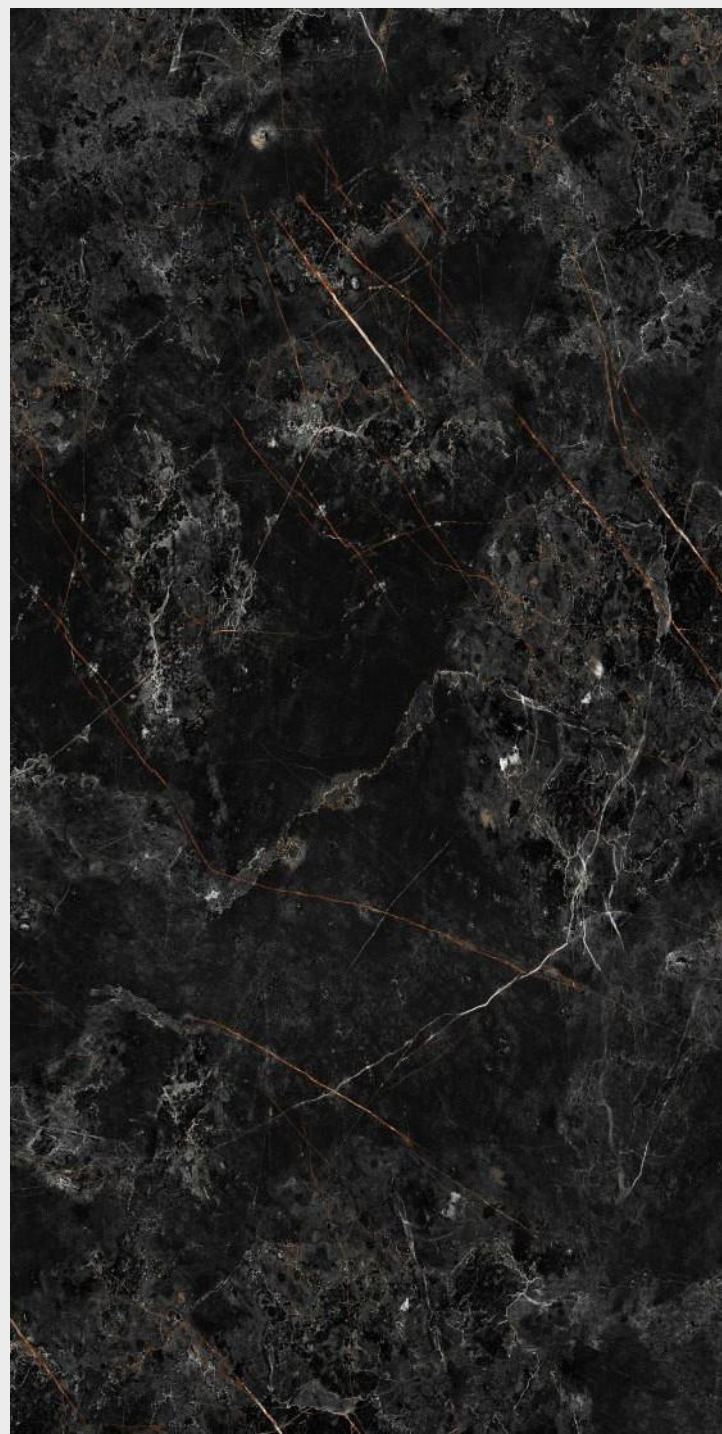

Series
HIGH GLOSSY

Random
03

SAINT LAURENT

WIND
NATURAL

WIND NATURAL

SIZE
600x
1200MM

Series
HIGH GLOSSY

Random
05