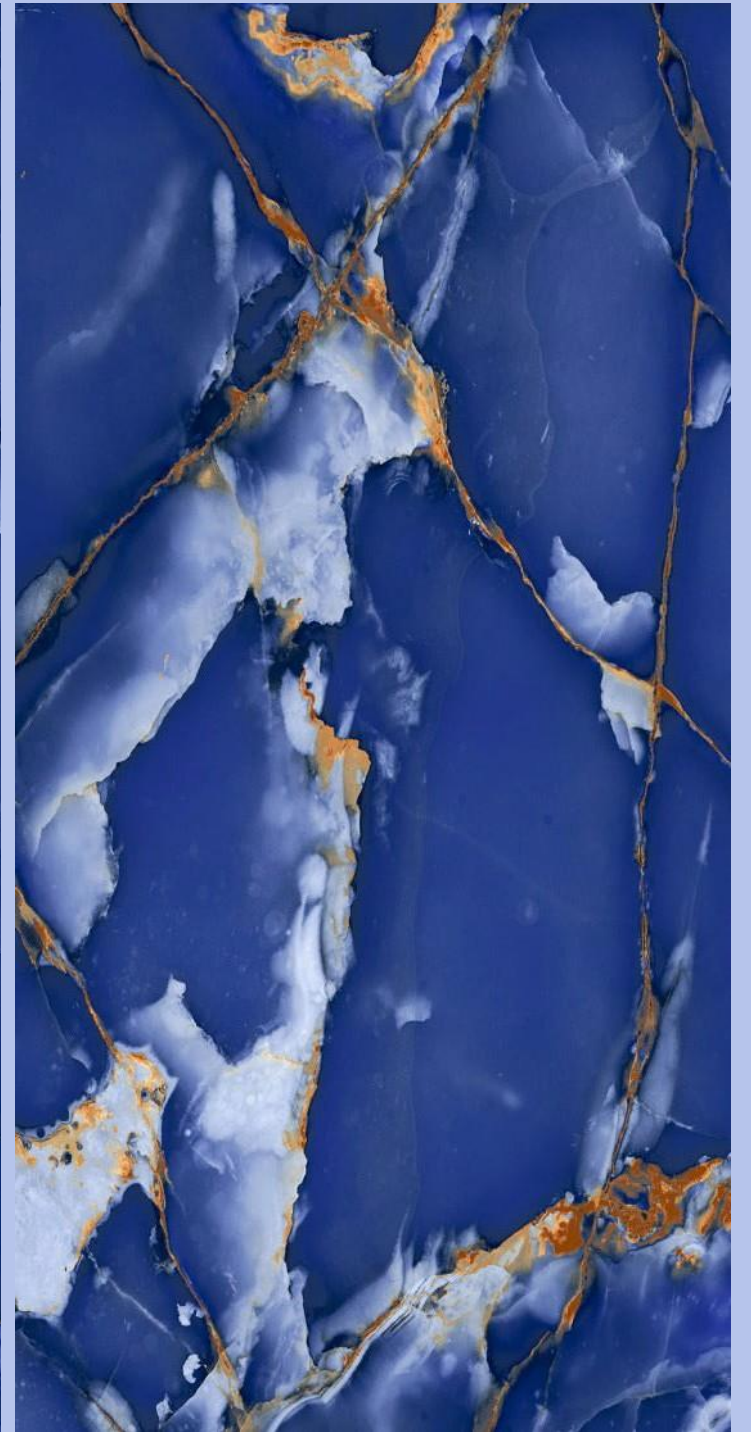

Series
HIGH GLOSSY

Random
05

ANTIQUÉ BLACK

ASHPAR
BLUE

ASHPAR BLUE

SIZE
600x
1200MM

Series
HIGH GLOSSY

Random
05