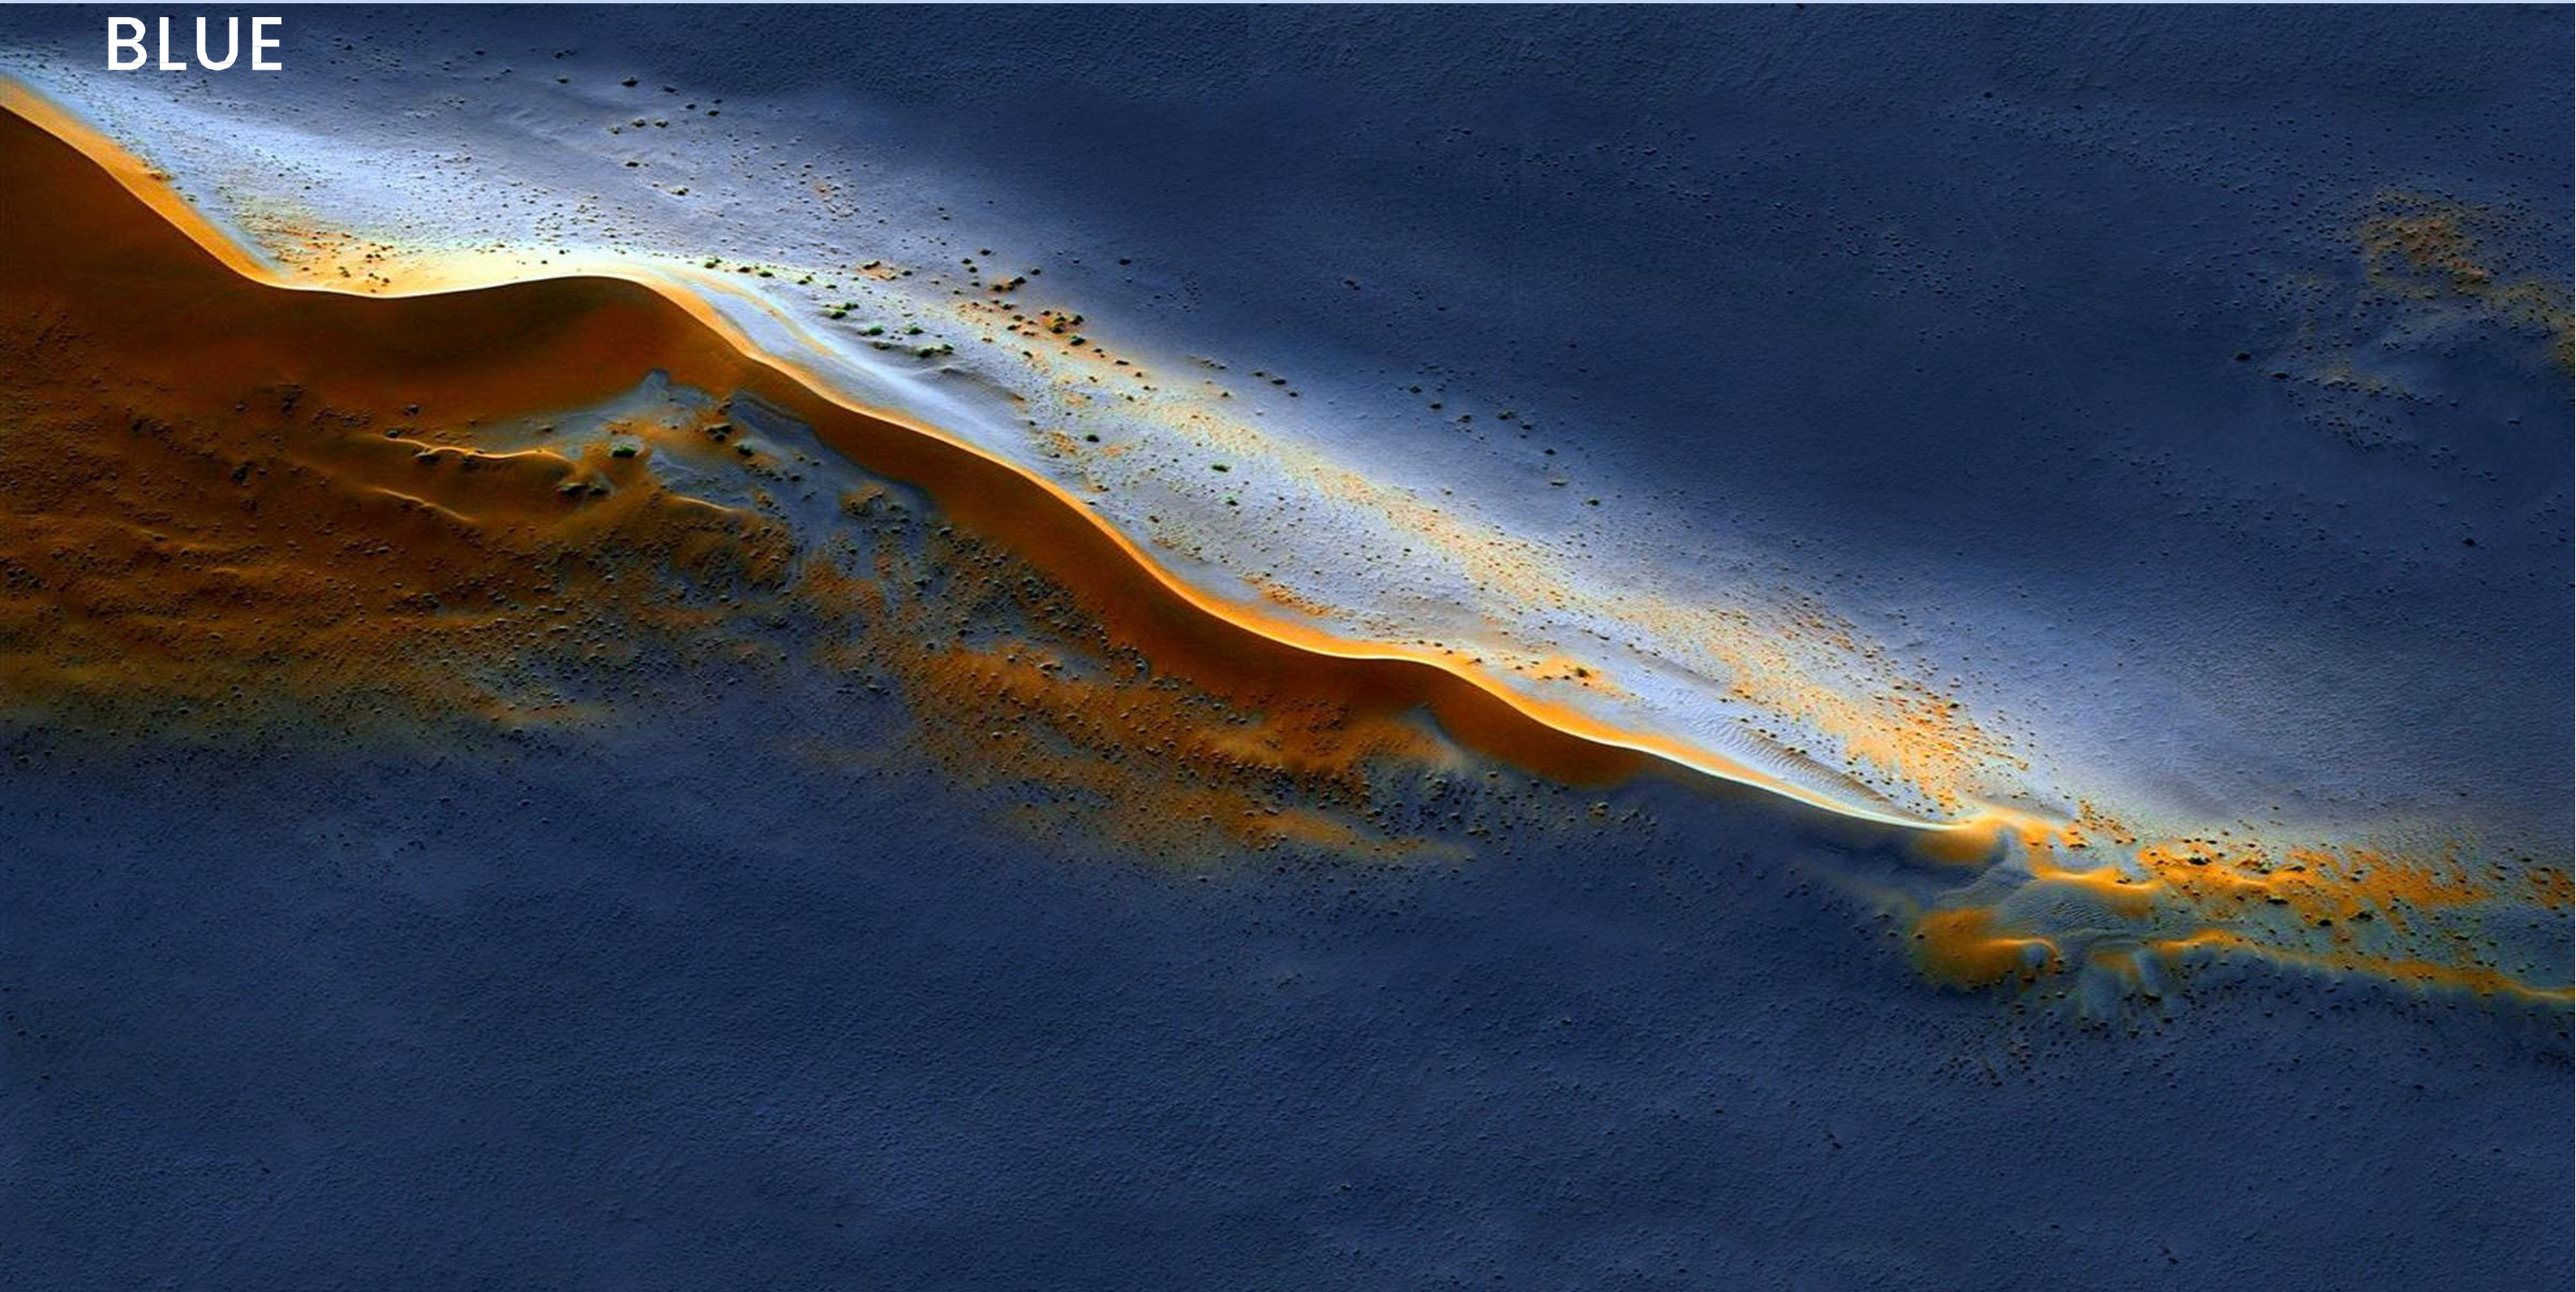

Series
HIGH GLOSSY

Random
01

LAMBERT

LITHOS
BLUE

LITHOS BLUE

SIZE
600x
1200MM

Series
HIGH GLOSSY

Random
03