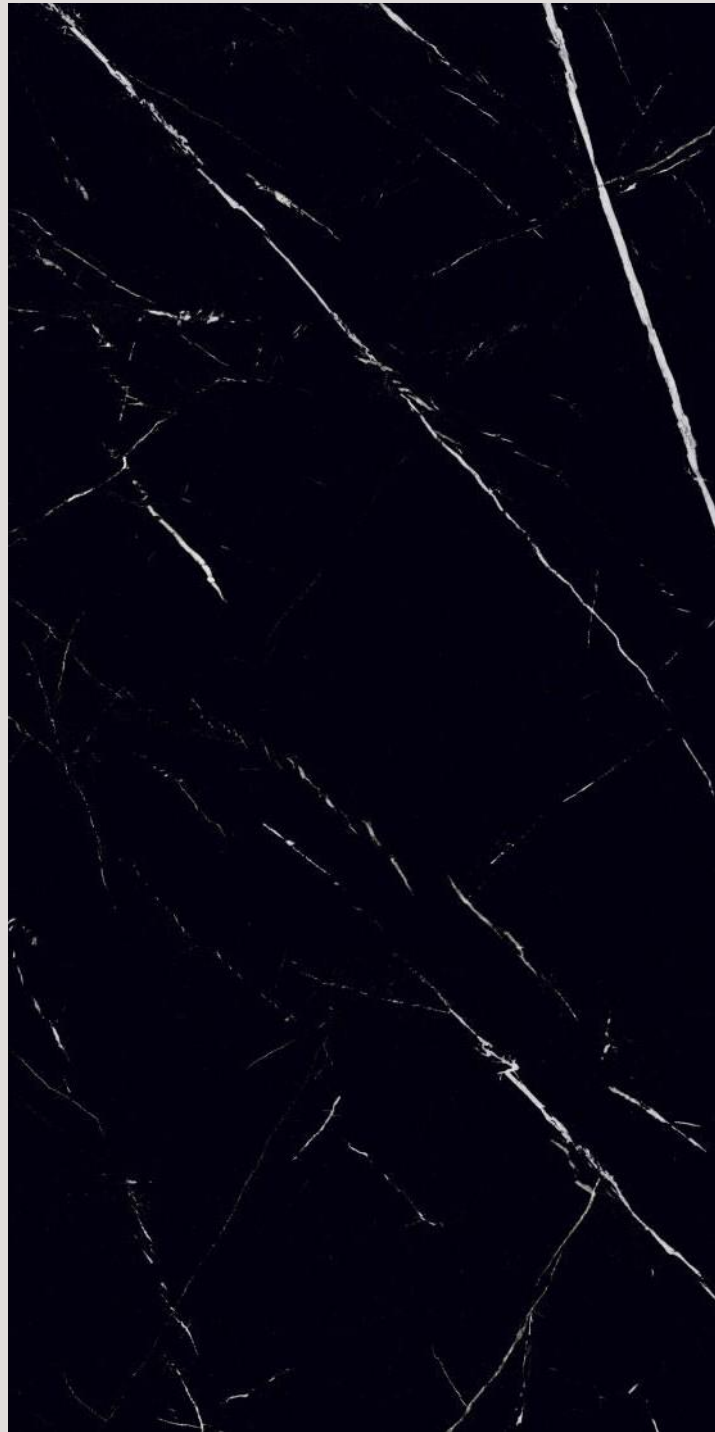

ASHPAR BLUE

**BLACK
MARQUINA**

BLACK MARQUINA

SIZE
600x
1200MM

Series
HIGH GLOSSY

Random
05

BLACK MARQUINA

BLACKBERRY