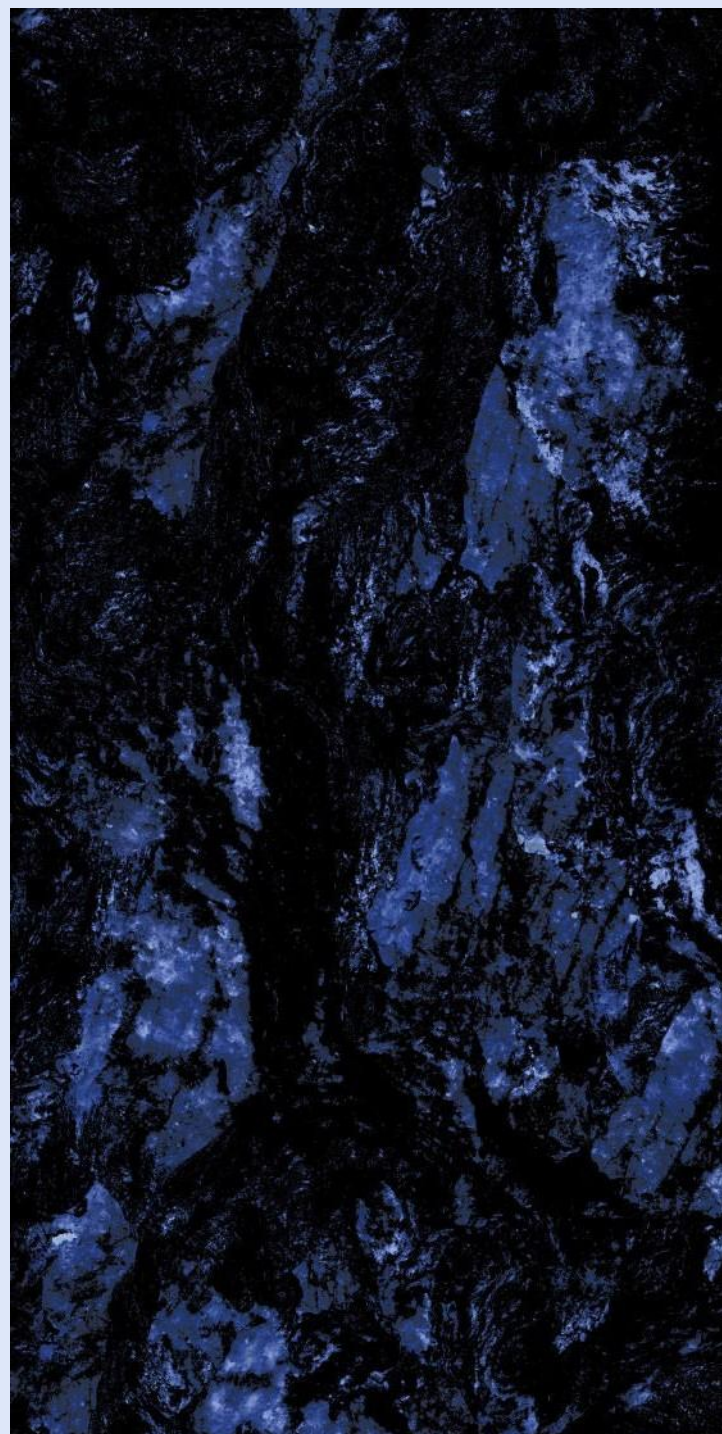

Series
HIGH GLOSSY

Random
05

PRESTIGE GOLD

**QUINA
BLUE**

QUINA BLUE

SIZE
600x
1200MM

Series
HIGH GLOSSY

Random
03