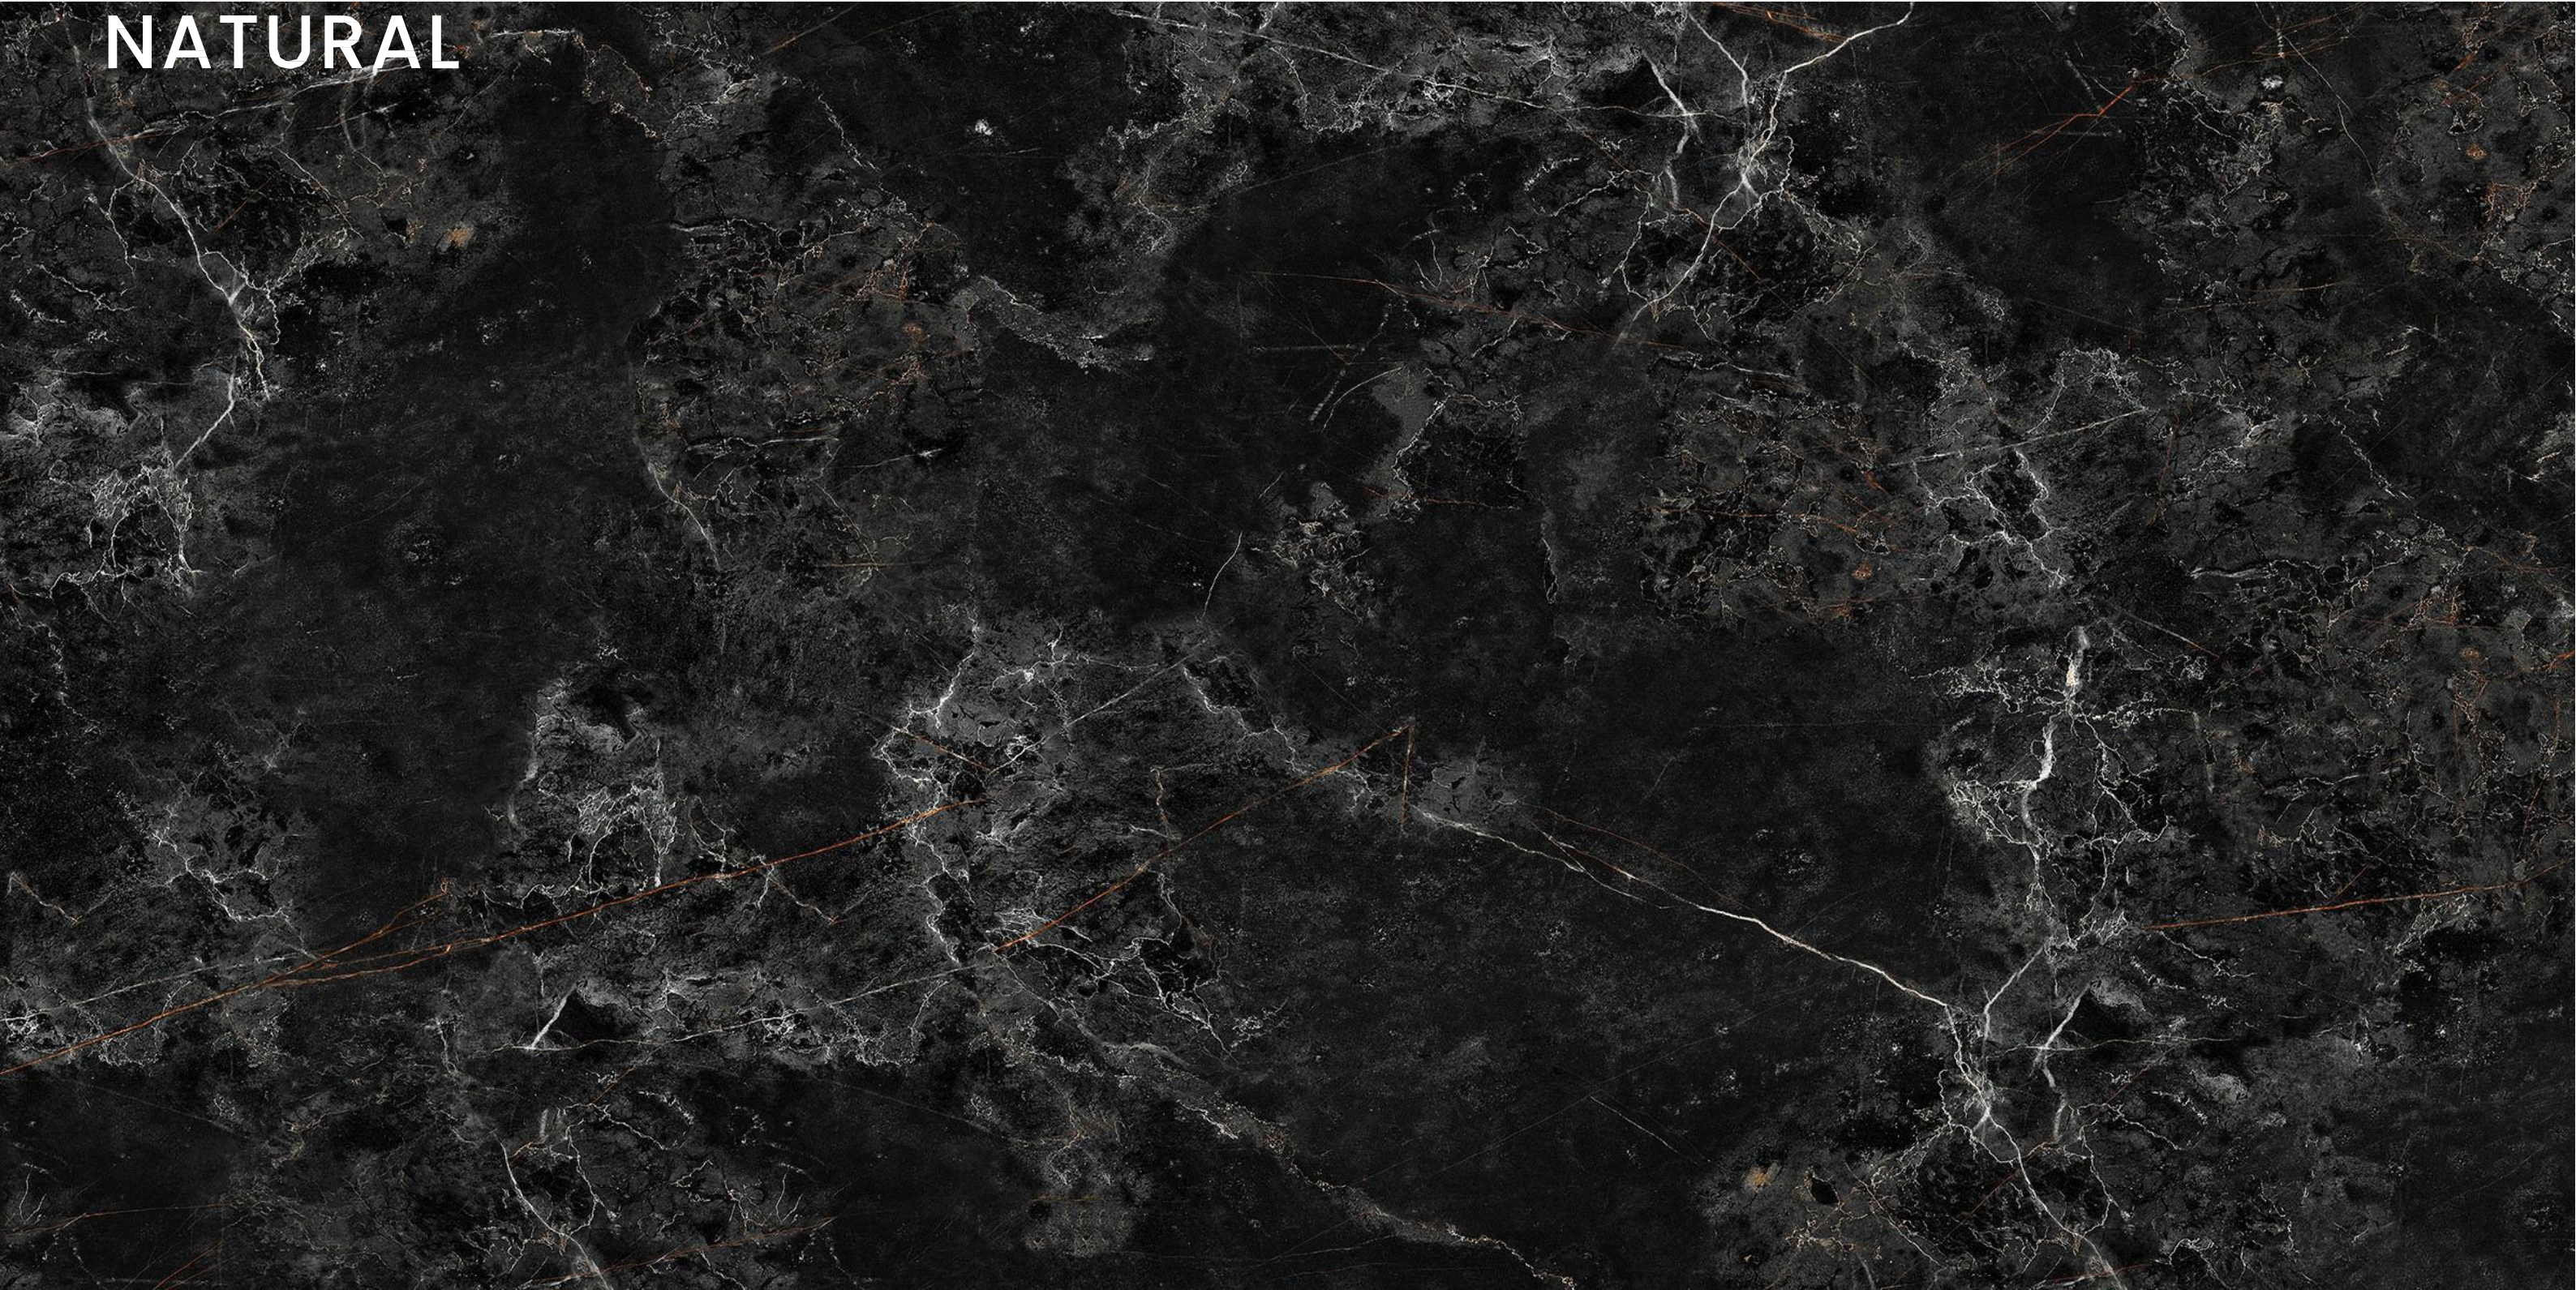

Series
HIGH GLOSSY

Random
03

SAINT LAURENT

WIND
NATURAL

WIND NATURAL

SIZE
600x
1200MM

Series
HIGH GLOSSY

Random
05