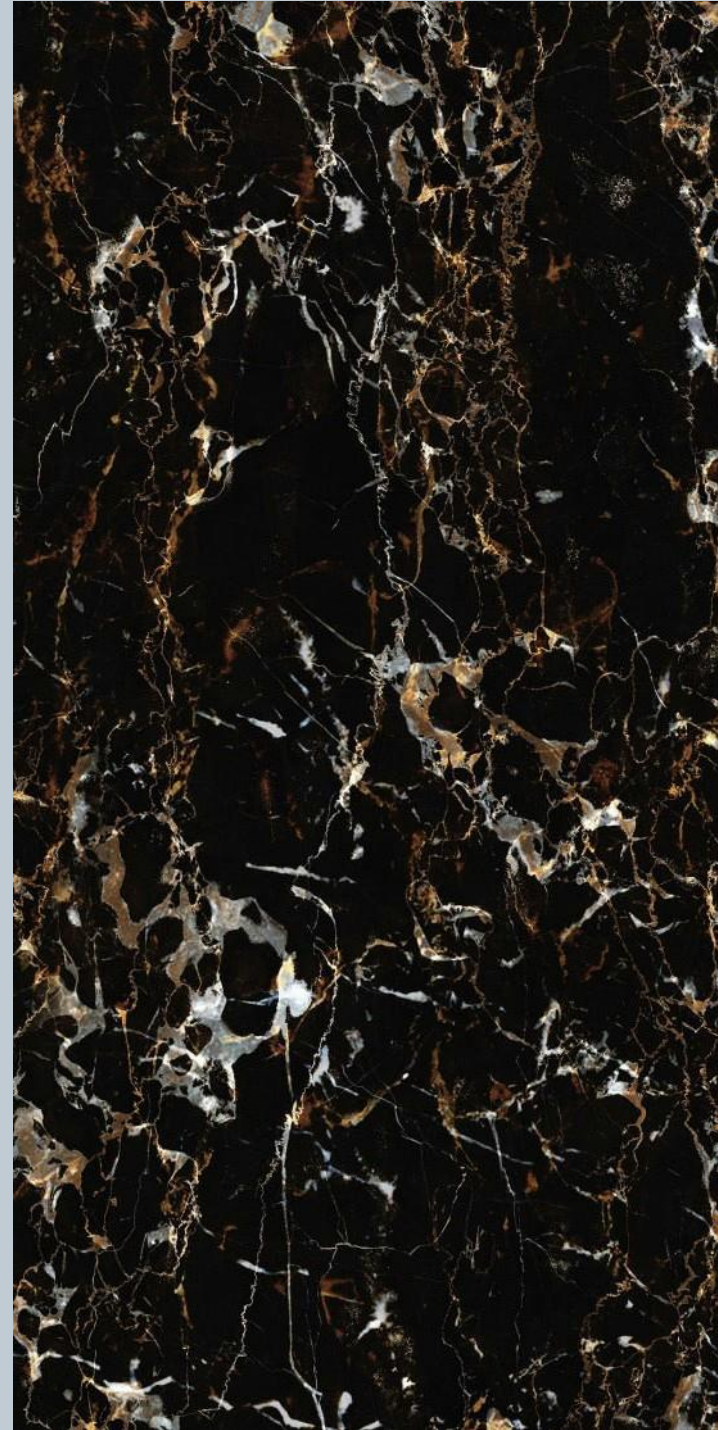

BLACKBERRY

SIZE
600x
1200MM

Series
HIGH GLOSSY

Random
04