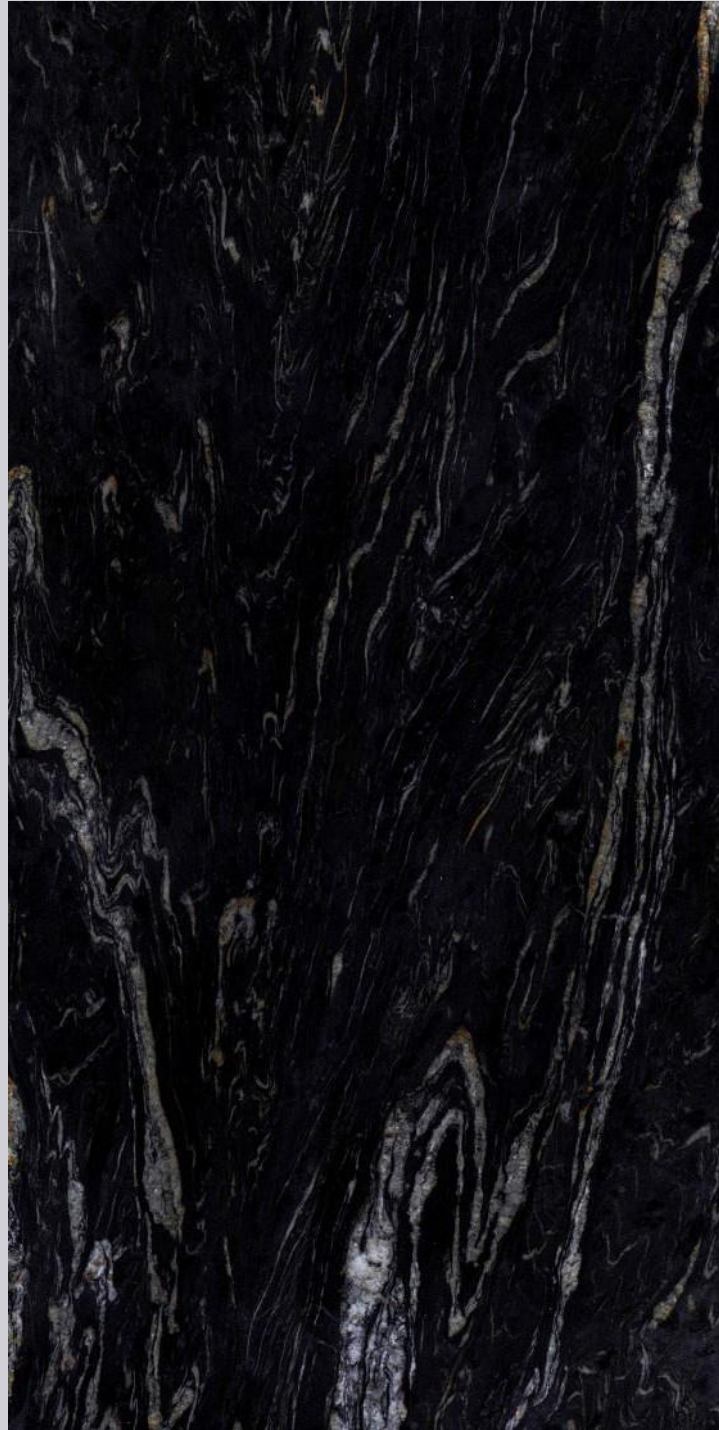

COLONIAL BLACK

DAZZEL

DAZZEL

SIZE
600x
1200MM

Series
HIGH GLOSSY

Random
04

DAZZEL

DOLOMITE