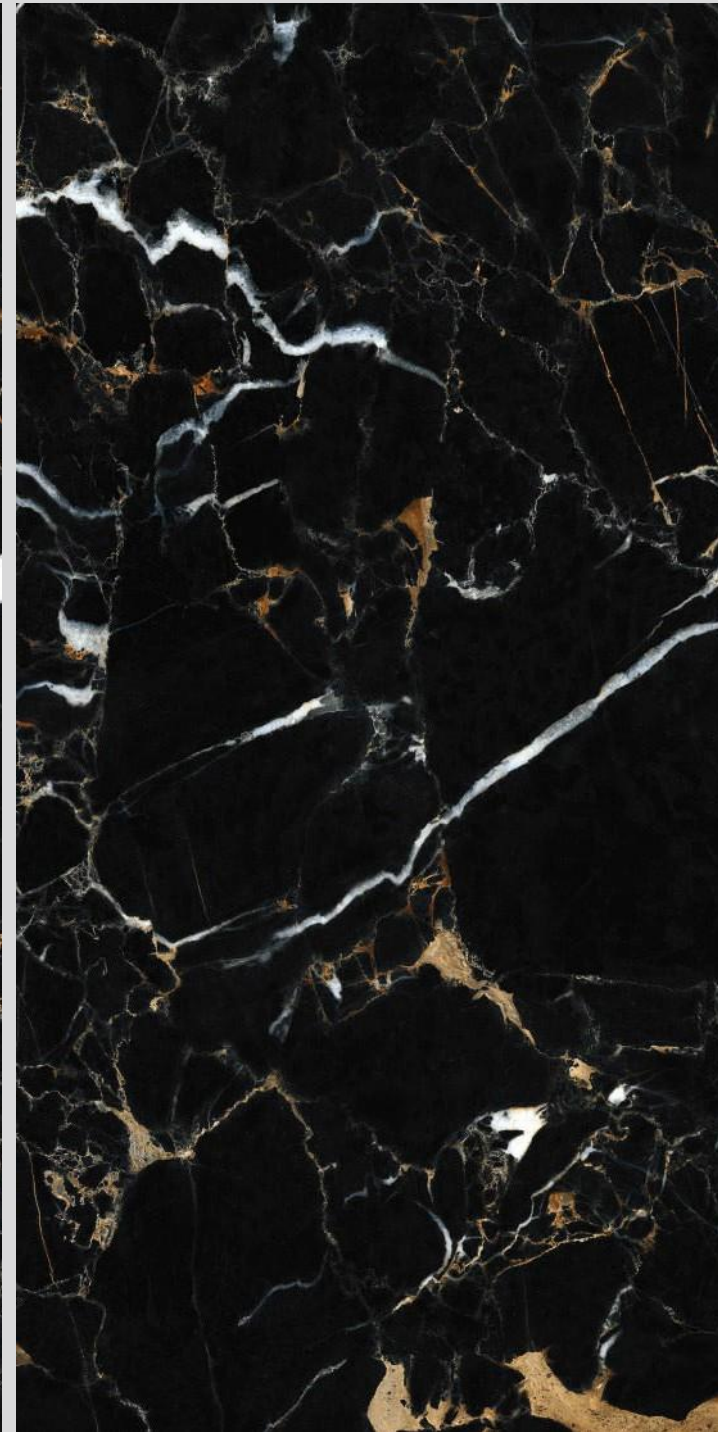

ANTIQUÉ BLACK

SIZE
600x
1200MM

Series
HIGH GLOSSY

Random
05