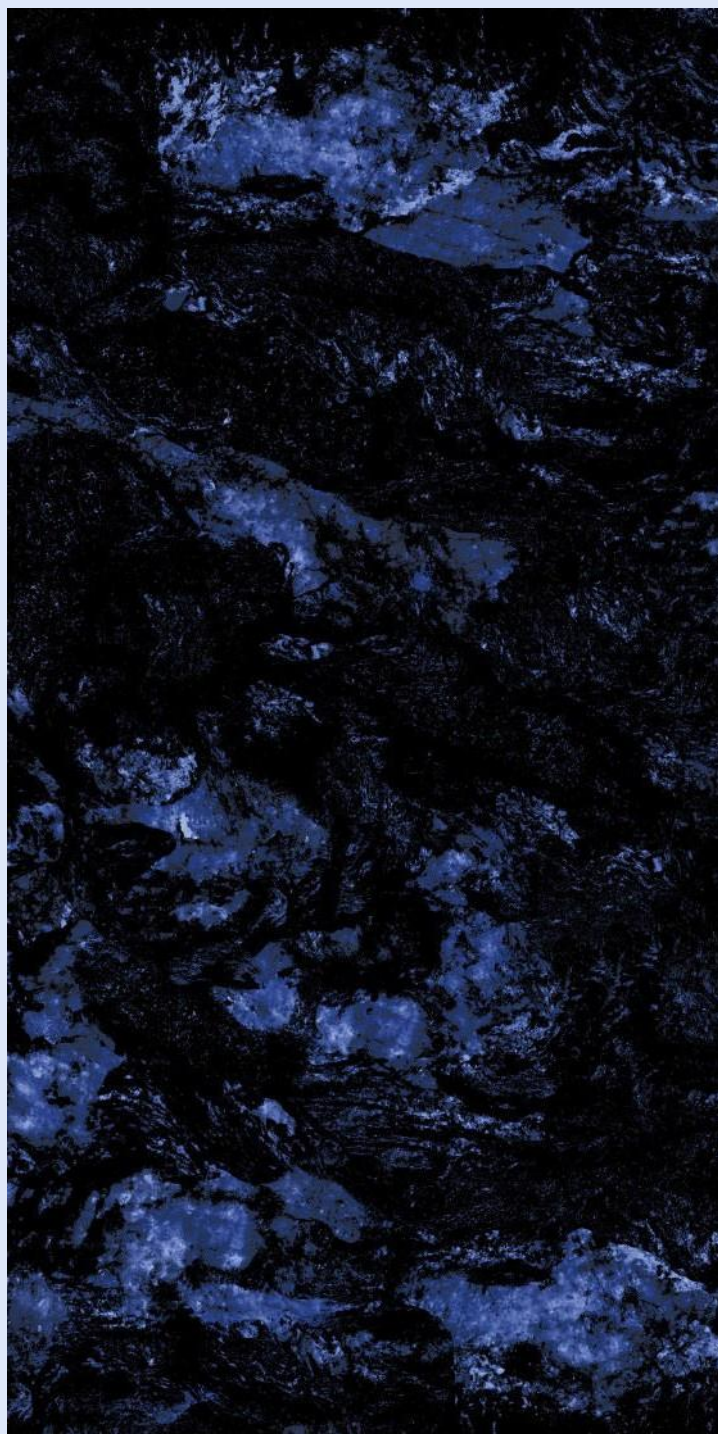

Series
HIGH GLOSSY

Random
05

PRESTIGE GOLD

**QUINA
BLUE**

QUINA BLUE

SIZE
600x
1200MM

Series
HIGH GLOSSY

Random
03