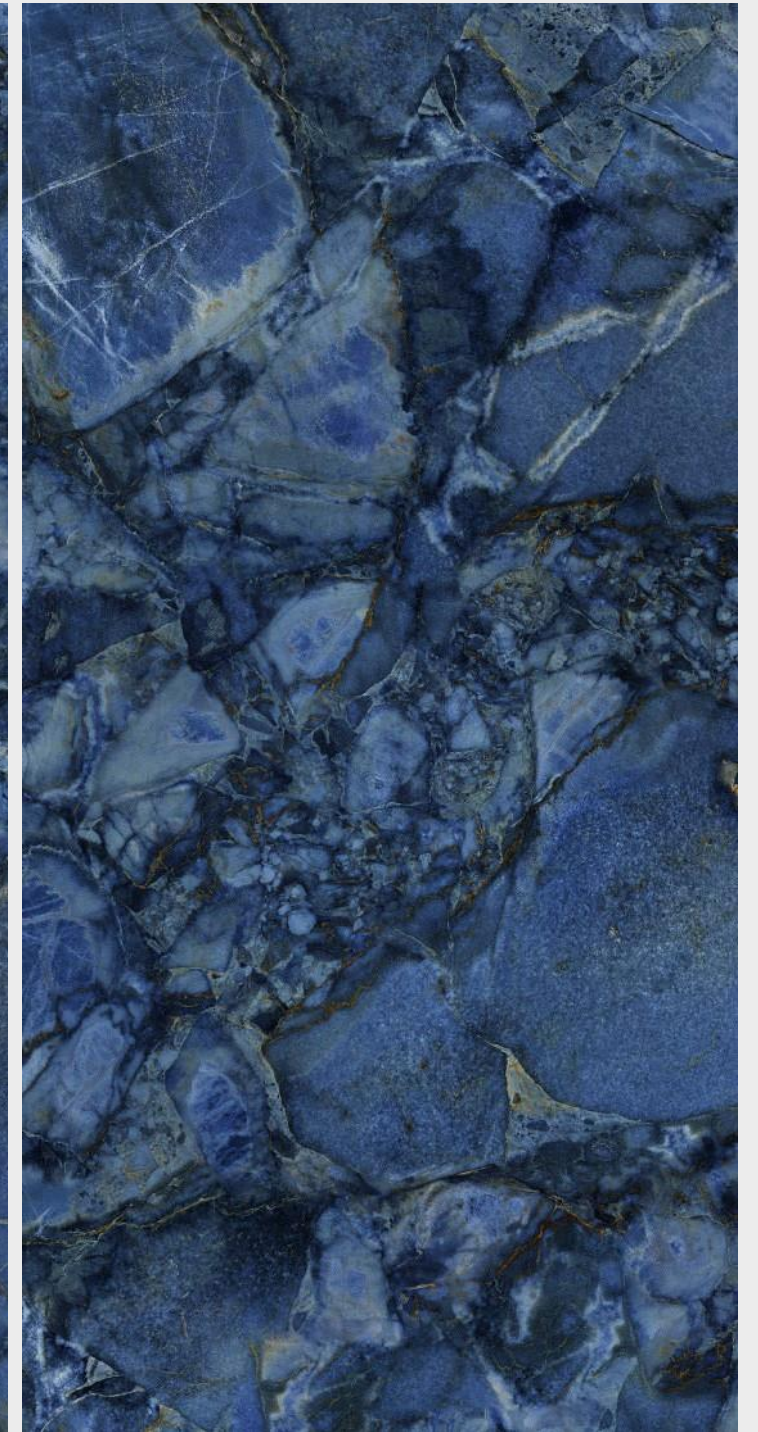

DOLOMITE

SIZE
600x
1200MM

Series
HIGH GLOSSY

Random
05