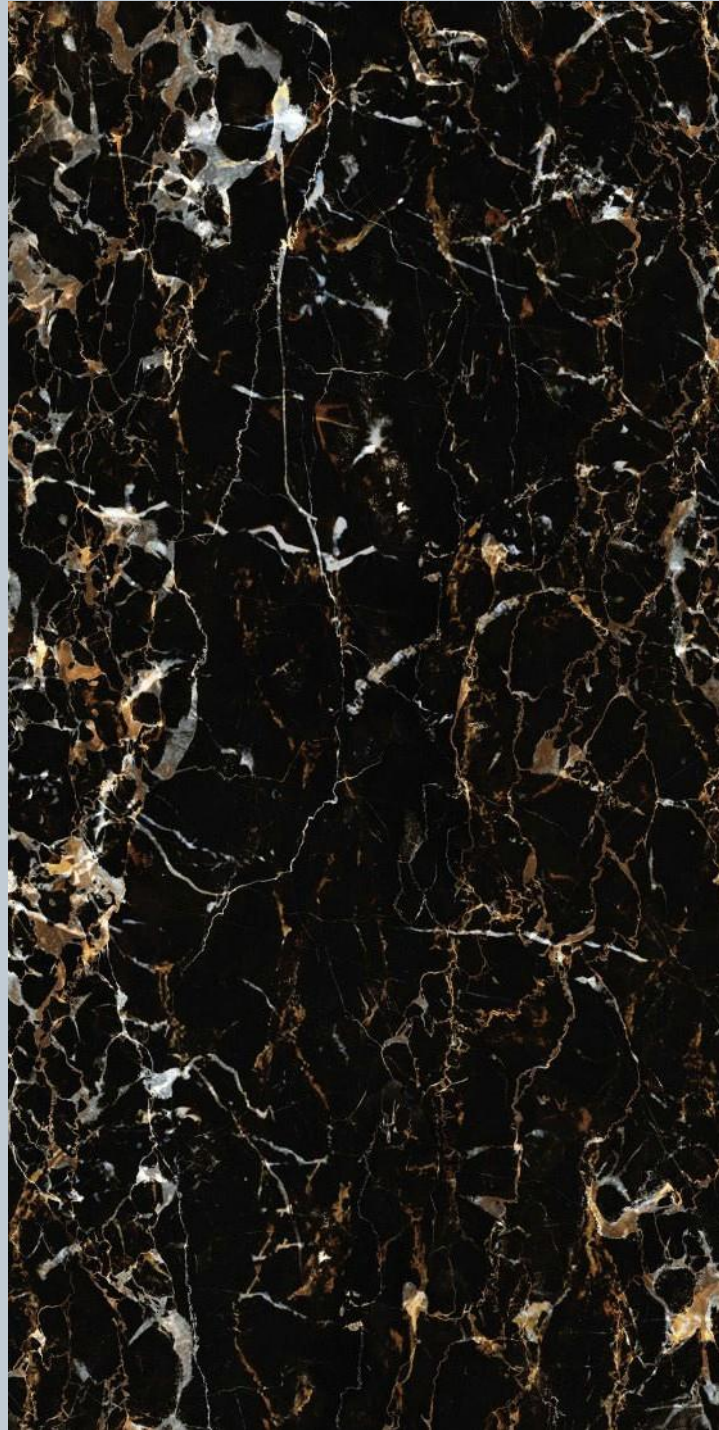

BLACKBERRY

SIZE
600x
1200MM

Series
HIGH GLOSSY

Random
04