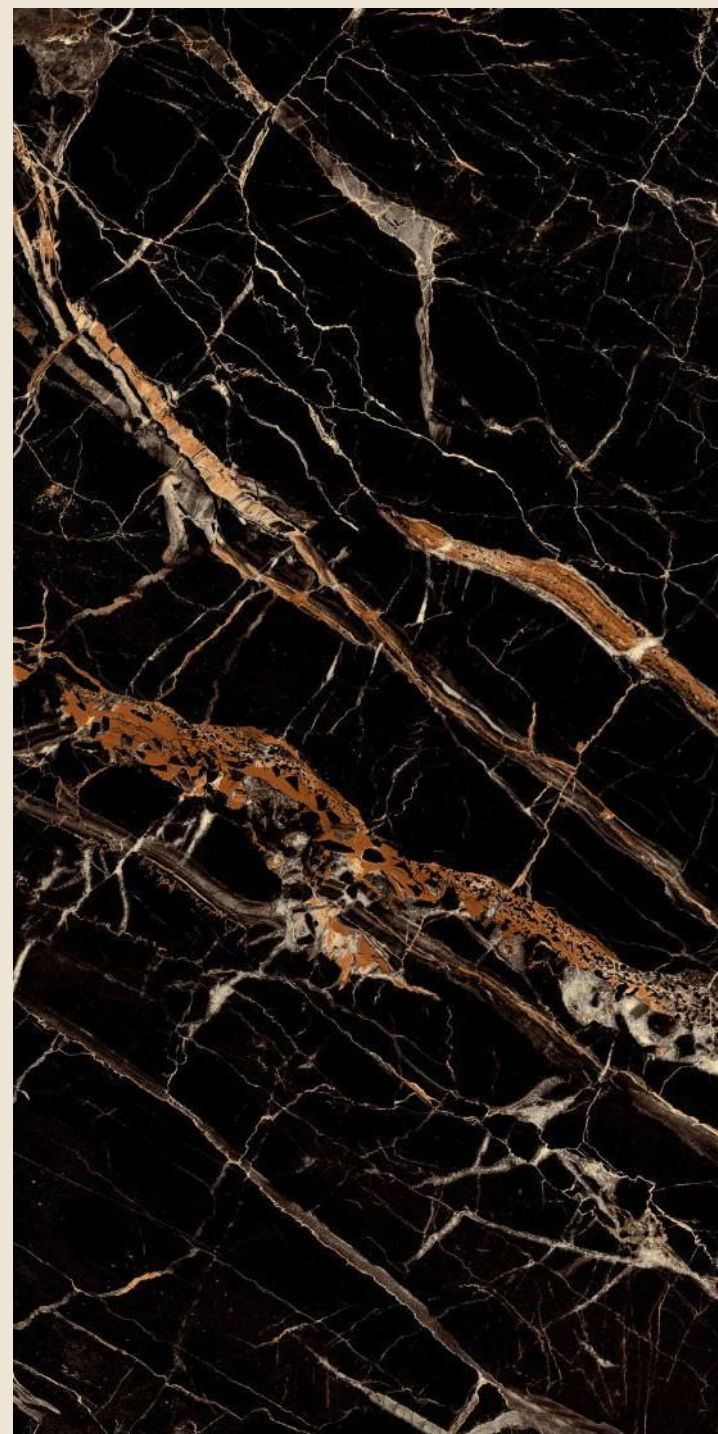

PRESTIGE GOLD

SIZE
600x
1200MM

Series
HIGH GLOSSY

Random
05