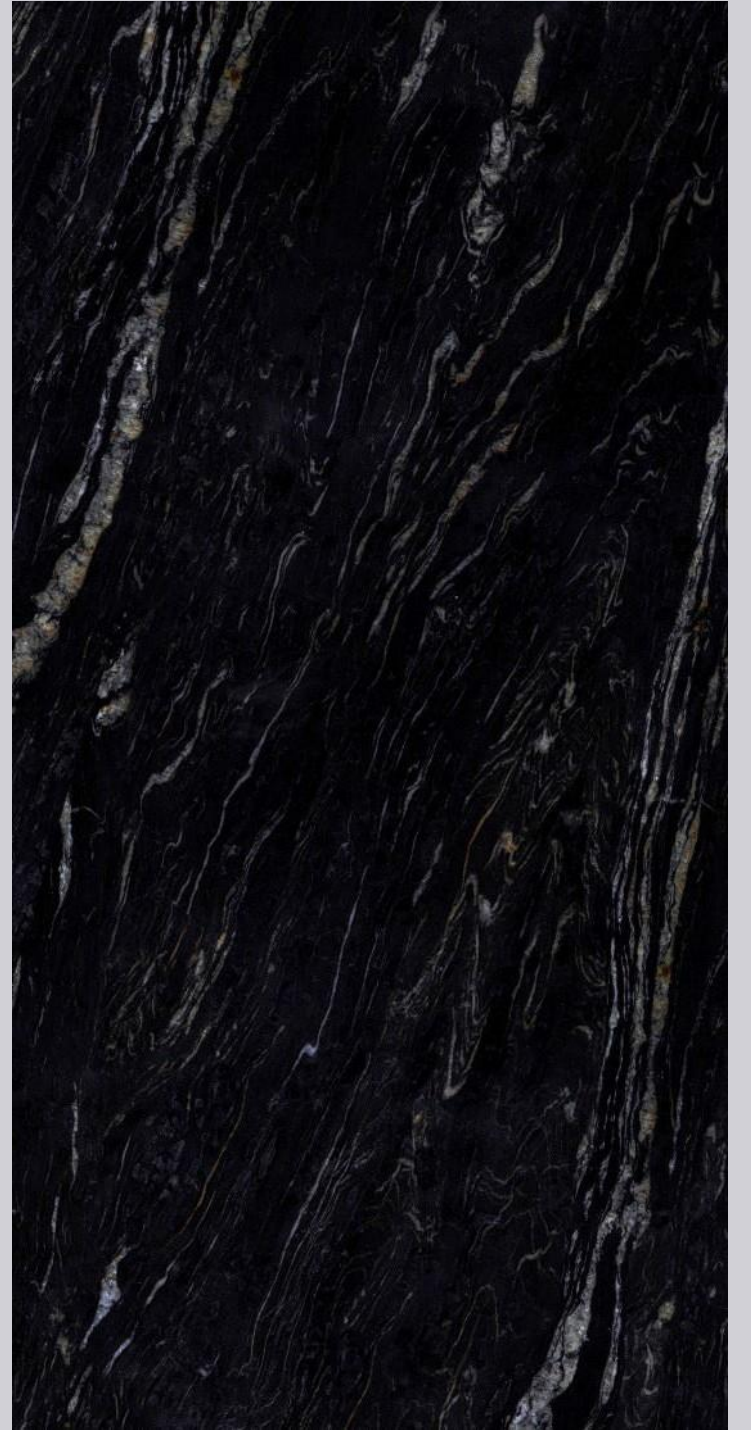

COLONIAL BLACK

DAZZEL

DAZZEL

SIZE
600x
1200MM

Series
HIGH GLOSSY

Random
04

DAZZEL

DOLOMITE