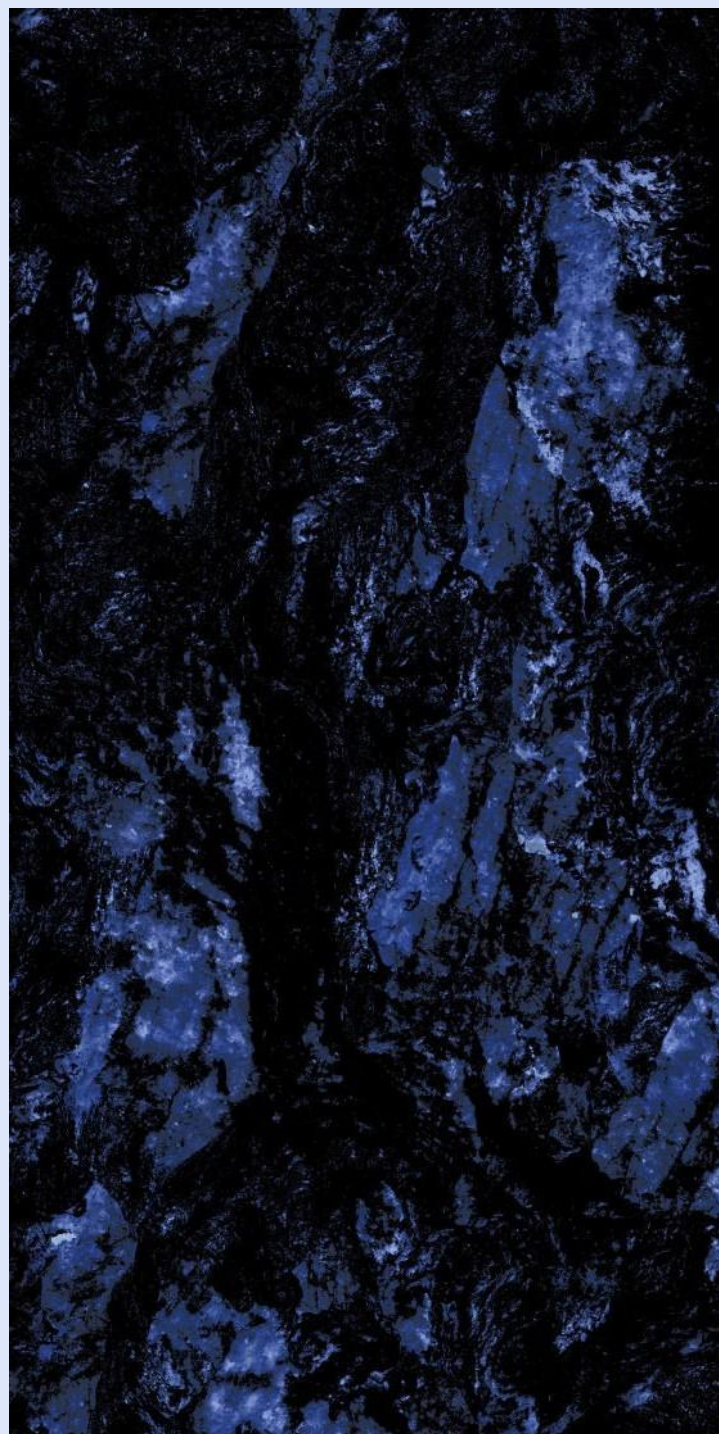

Series
HIGH GLOSSY

Random
05

PRESTIGE GOLD

**QUINA
BLUE**

QUINA BLUE

SIZE
600x
1200MM

Series
HIGH GLOSSY

Random
03