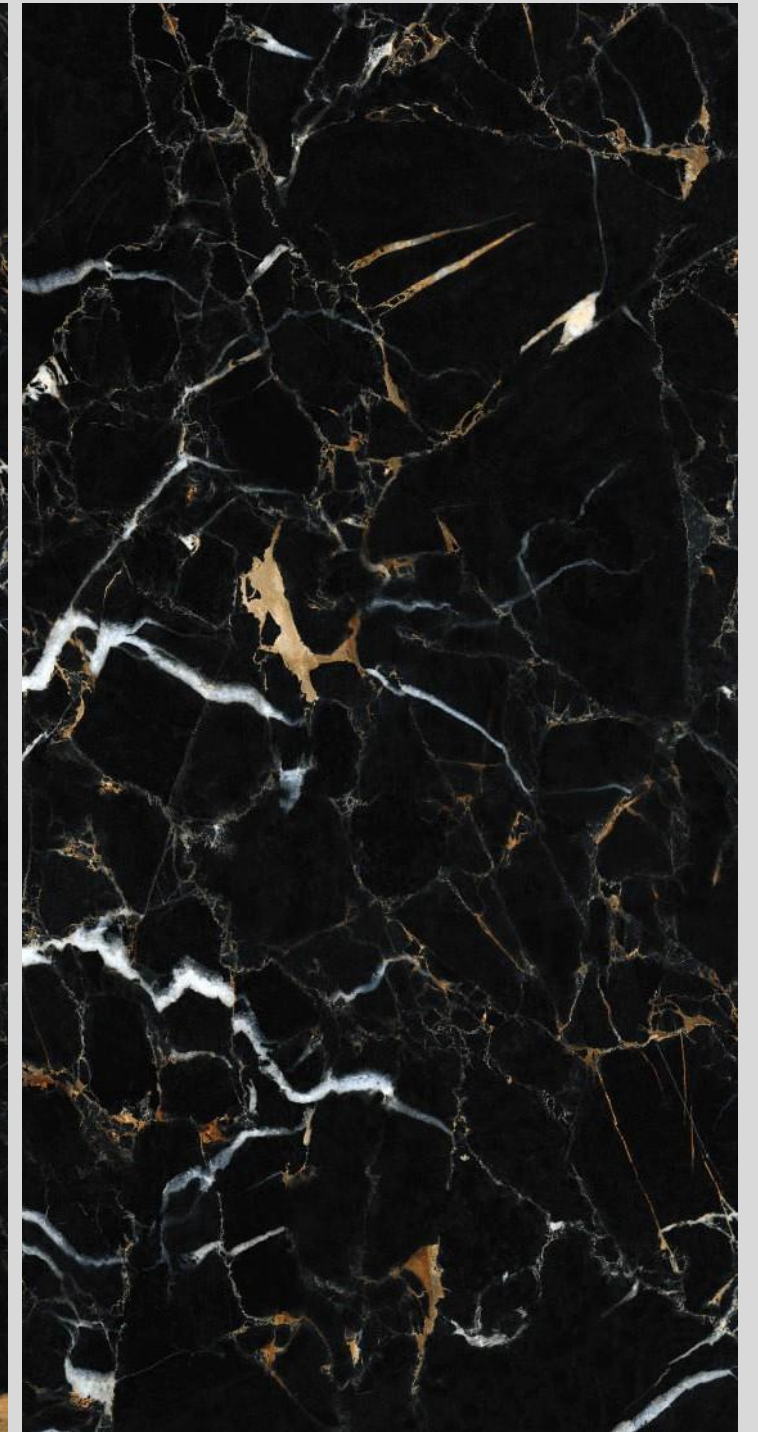

ANTIQUÉ BLACK

SIZE
600x
1200MM

Series
HIGH GLOSSY

Random
05