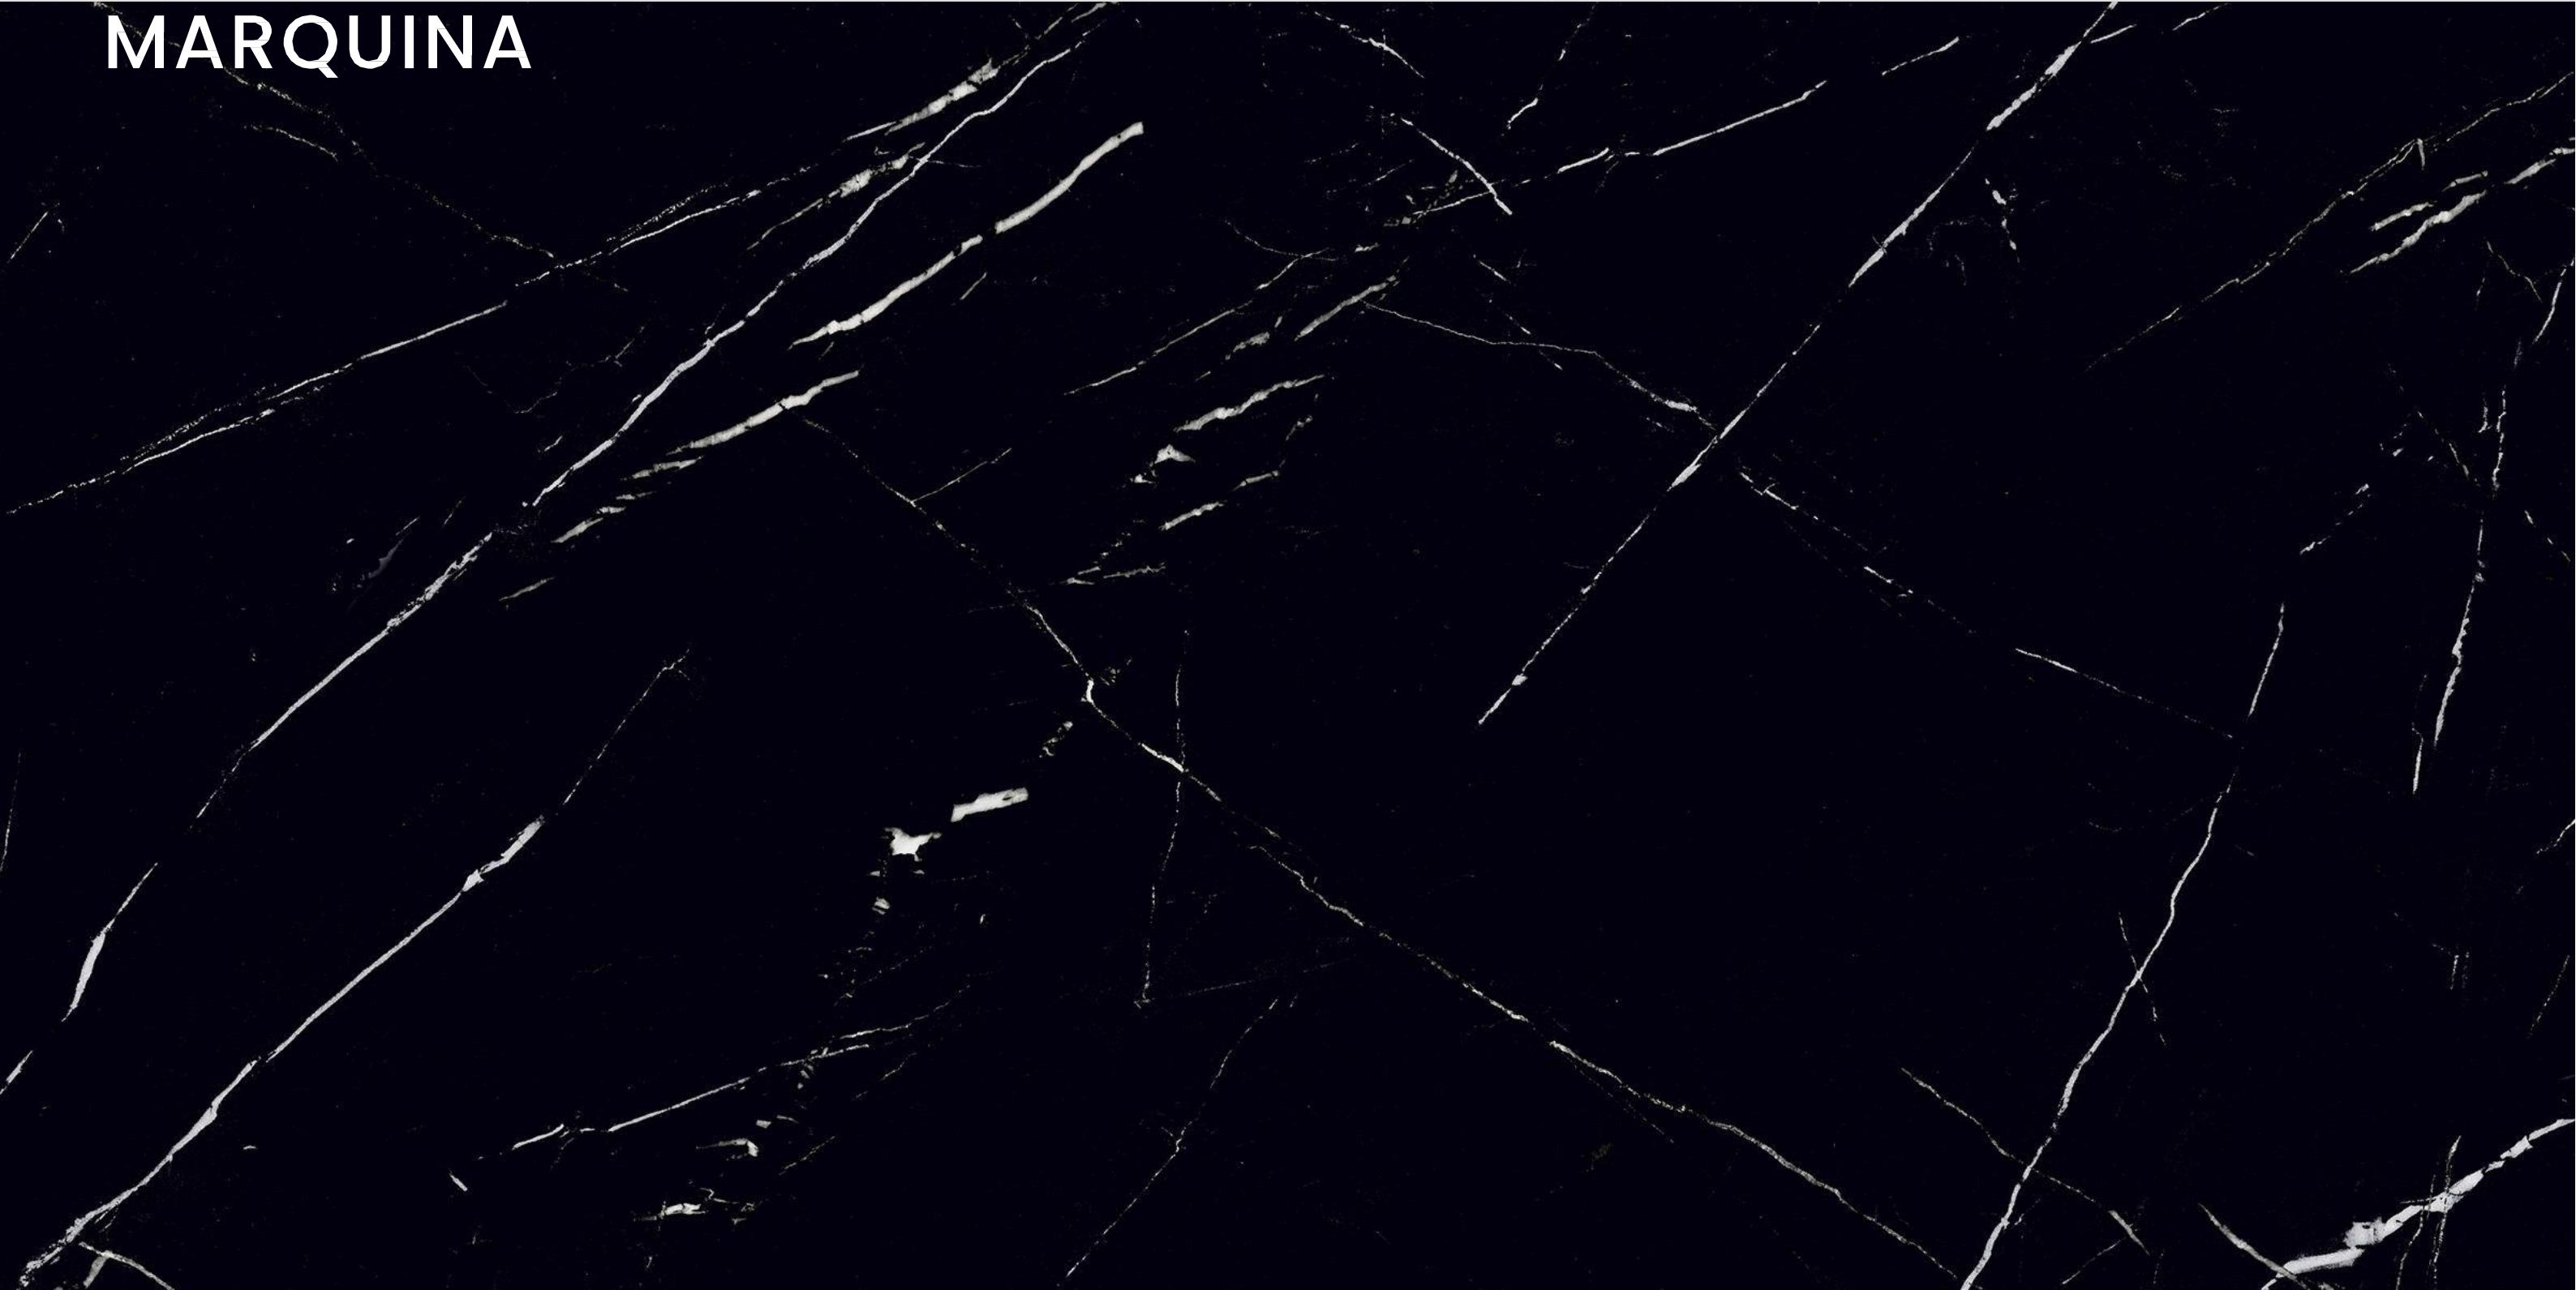

**BLACK
MARQUINA**