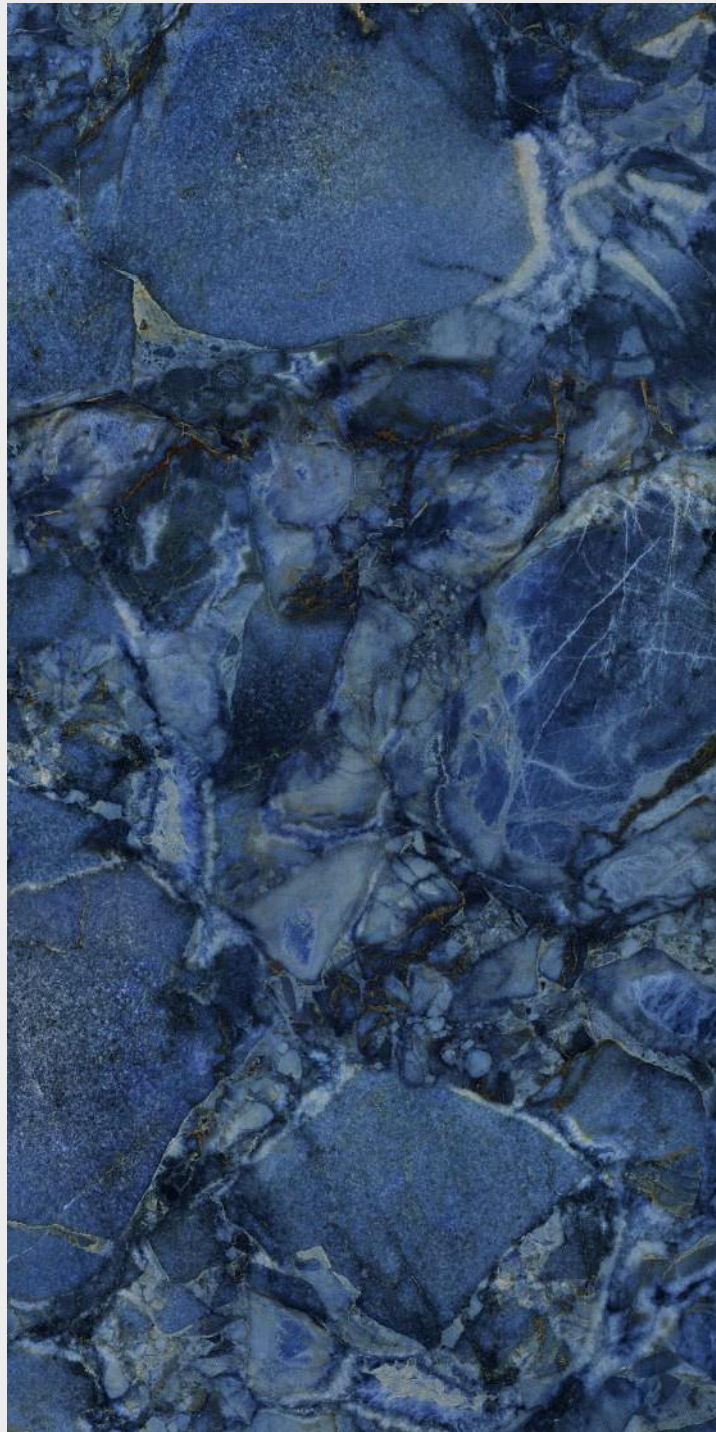

DOLOMITE

SIZE
600x
1200MM

Series
HIGH GLOSSY

Random
05