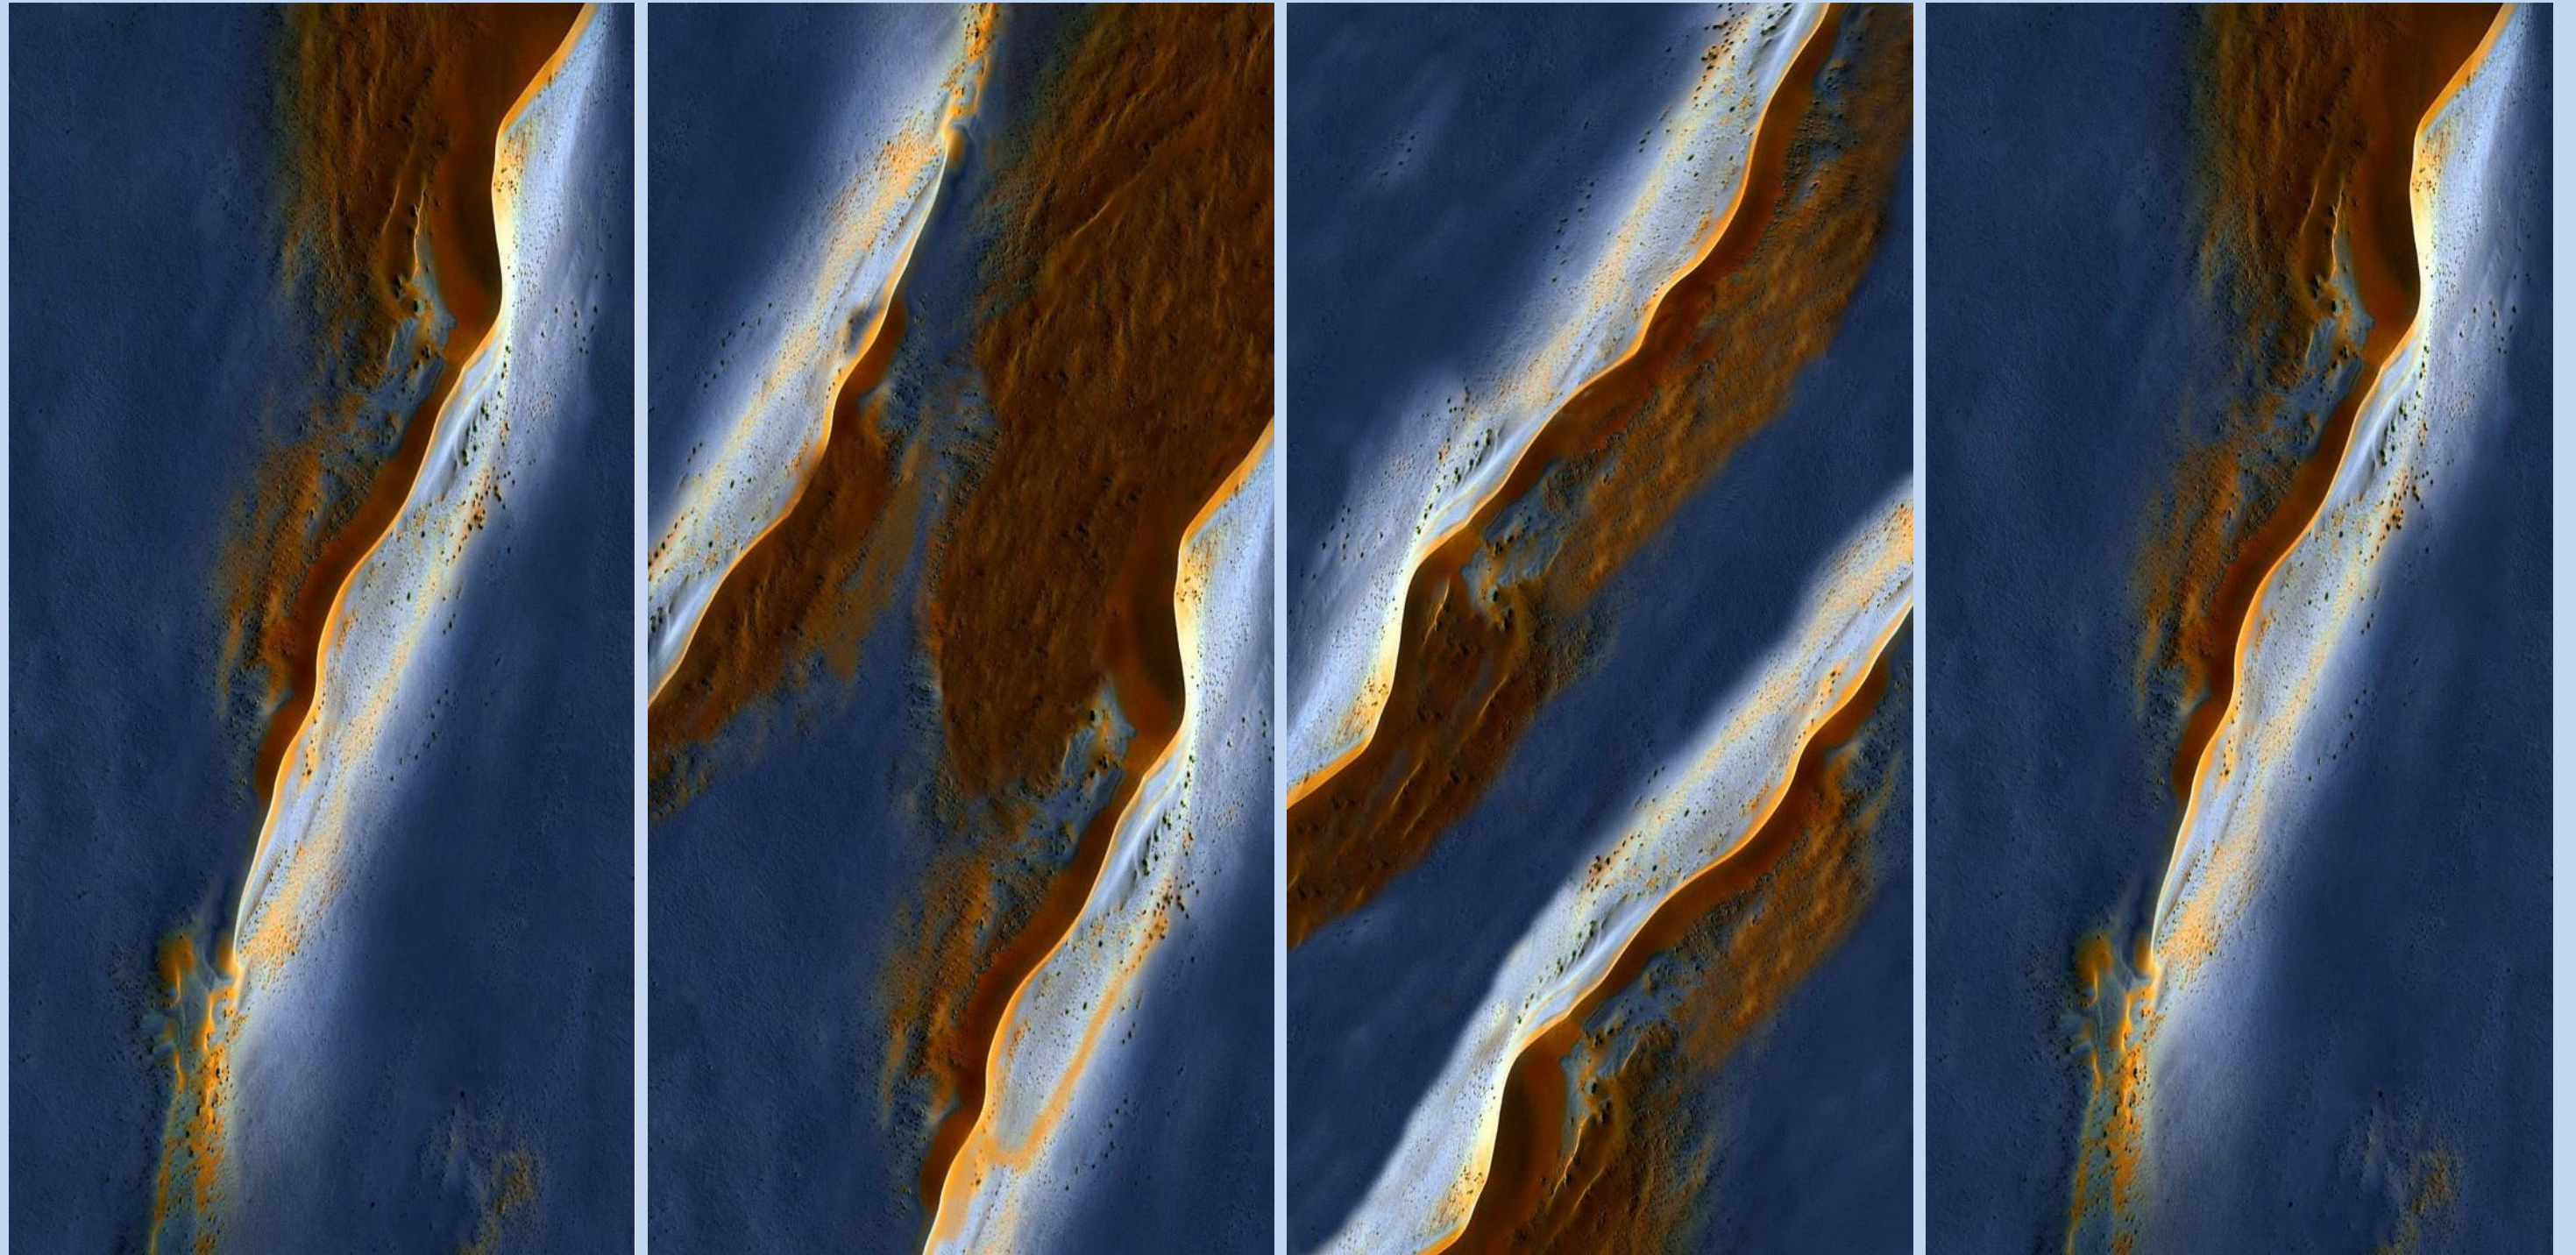

Series
HIGH GLOSSY

Random
01

LAMBERT

LITHOS
BLUE

LITHOS BLUE

SIZE
600x
1200MM

Series
HIGH GLOSSY

Random
03