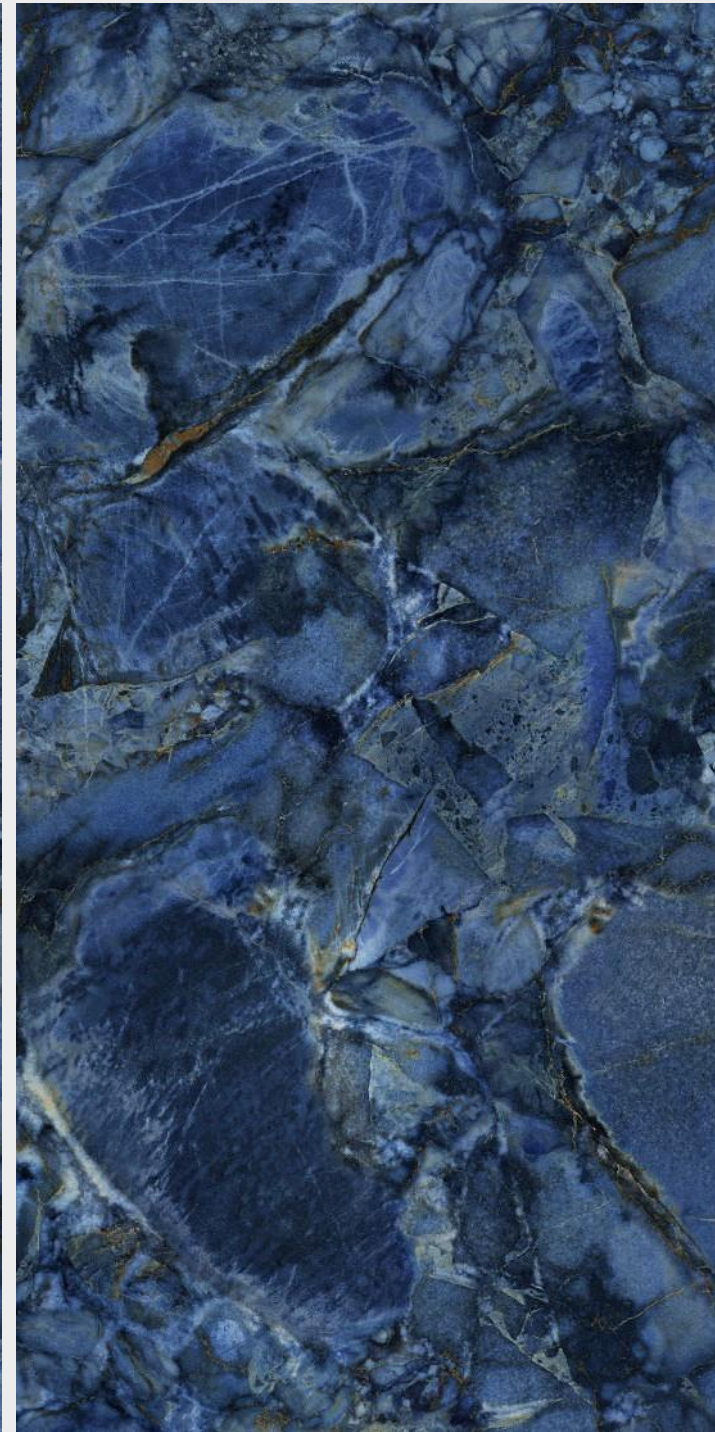

DOLOMITE

SIZE
600x
1200MM

Series
HIGH GLOSSY

Random
05