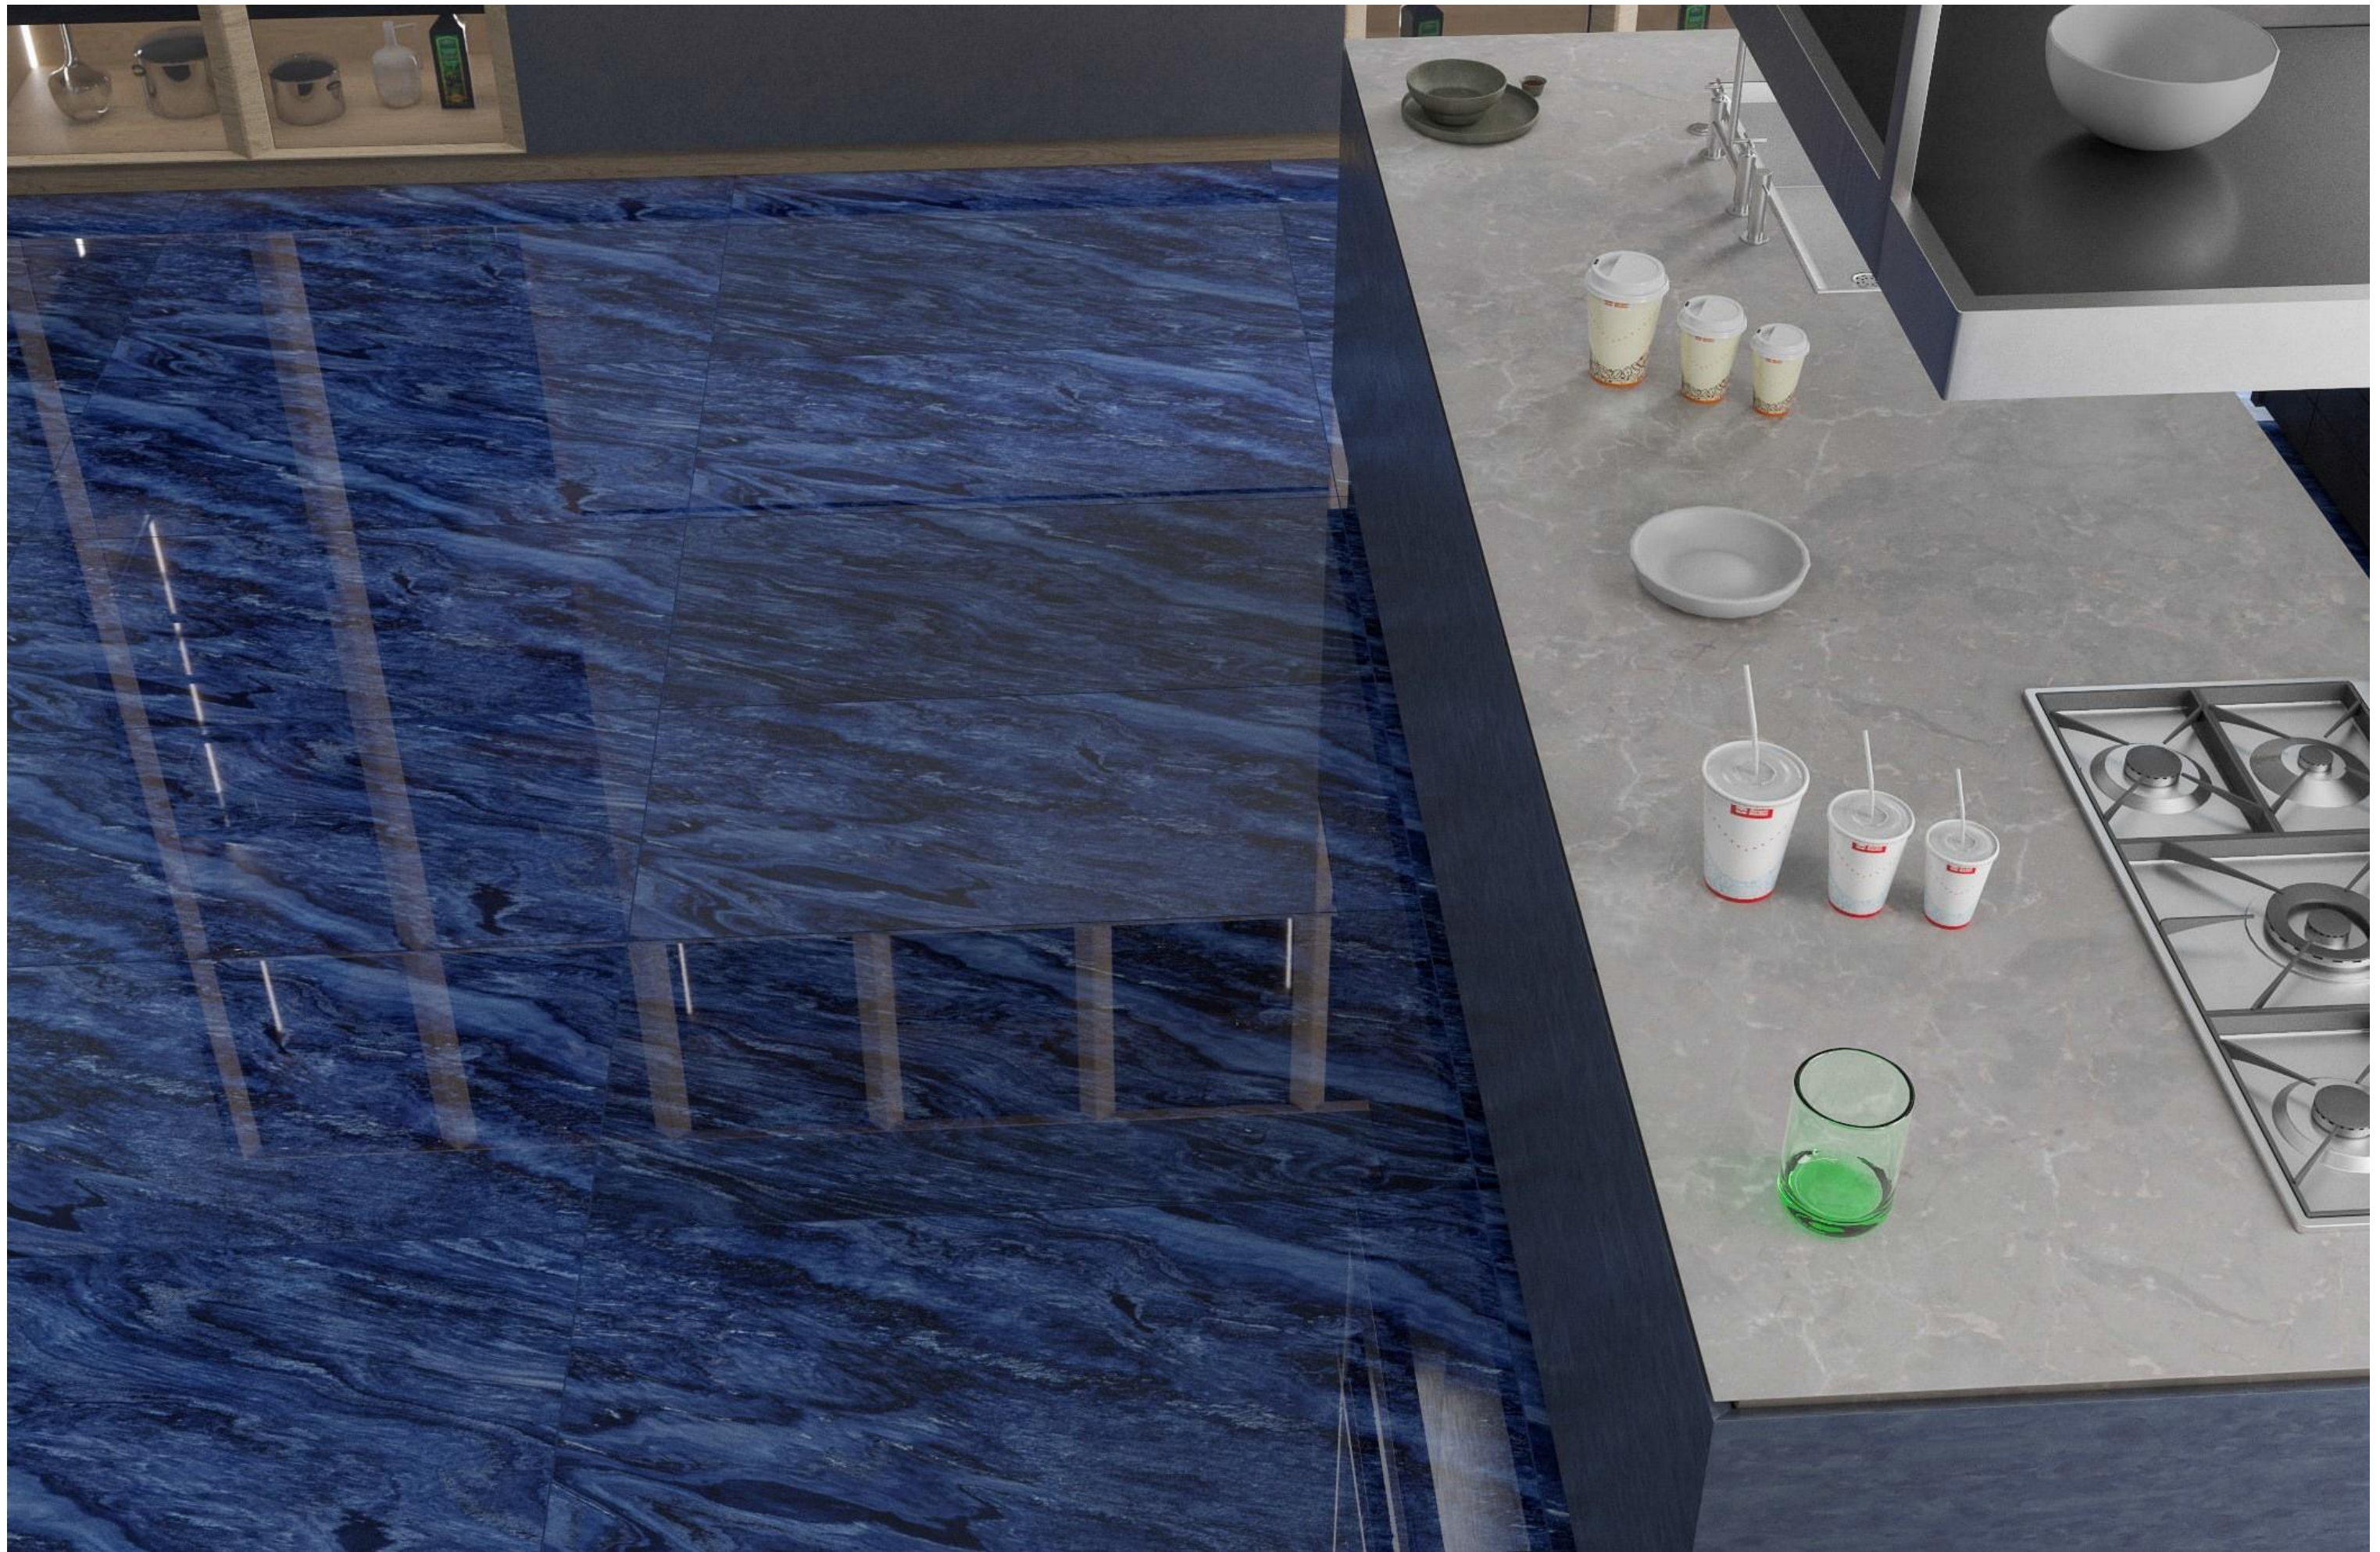

MOROCCO BLUE