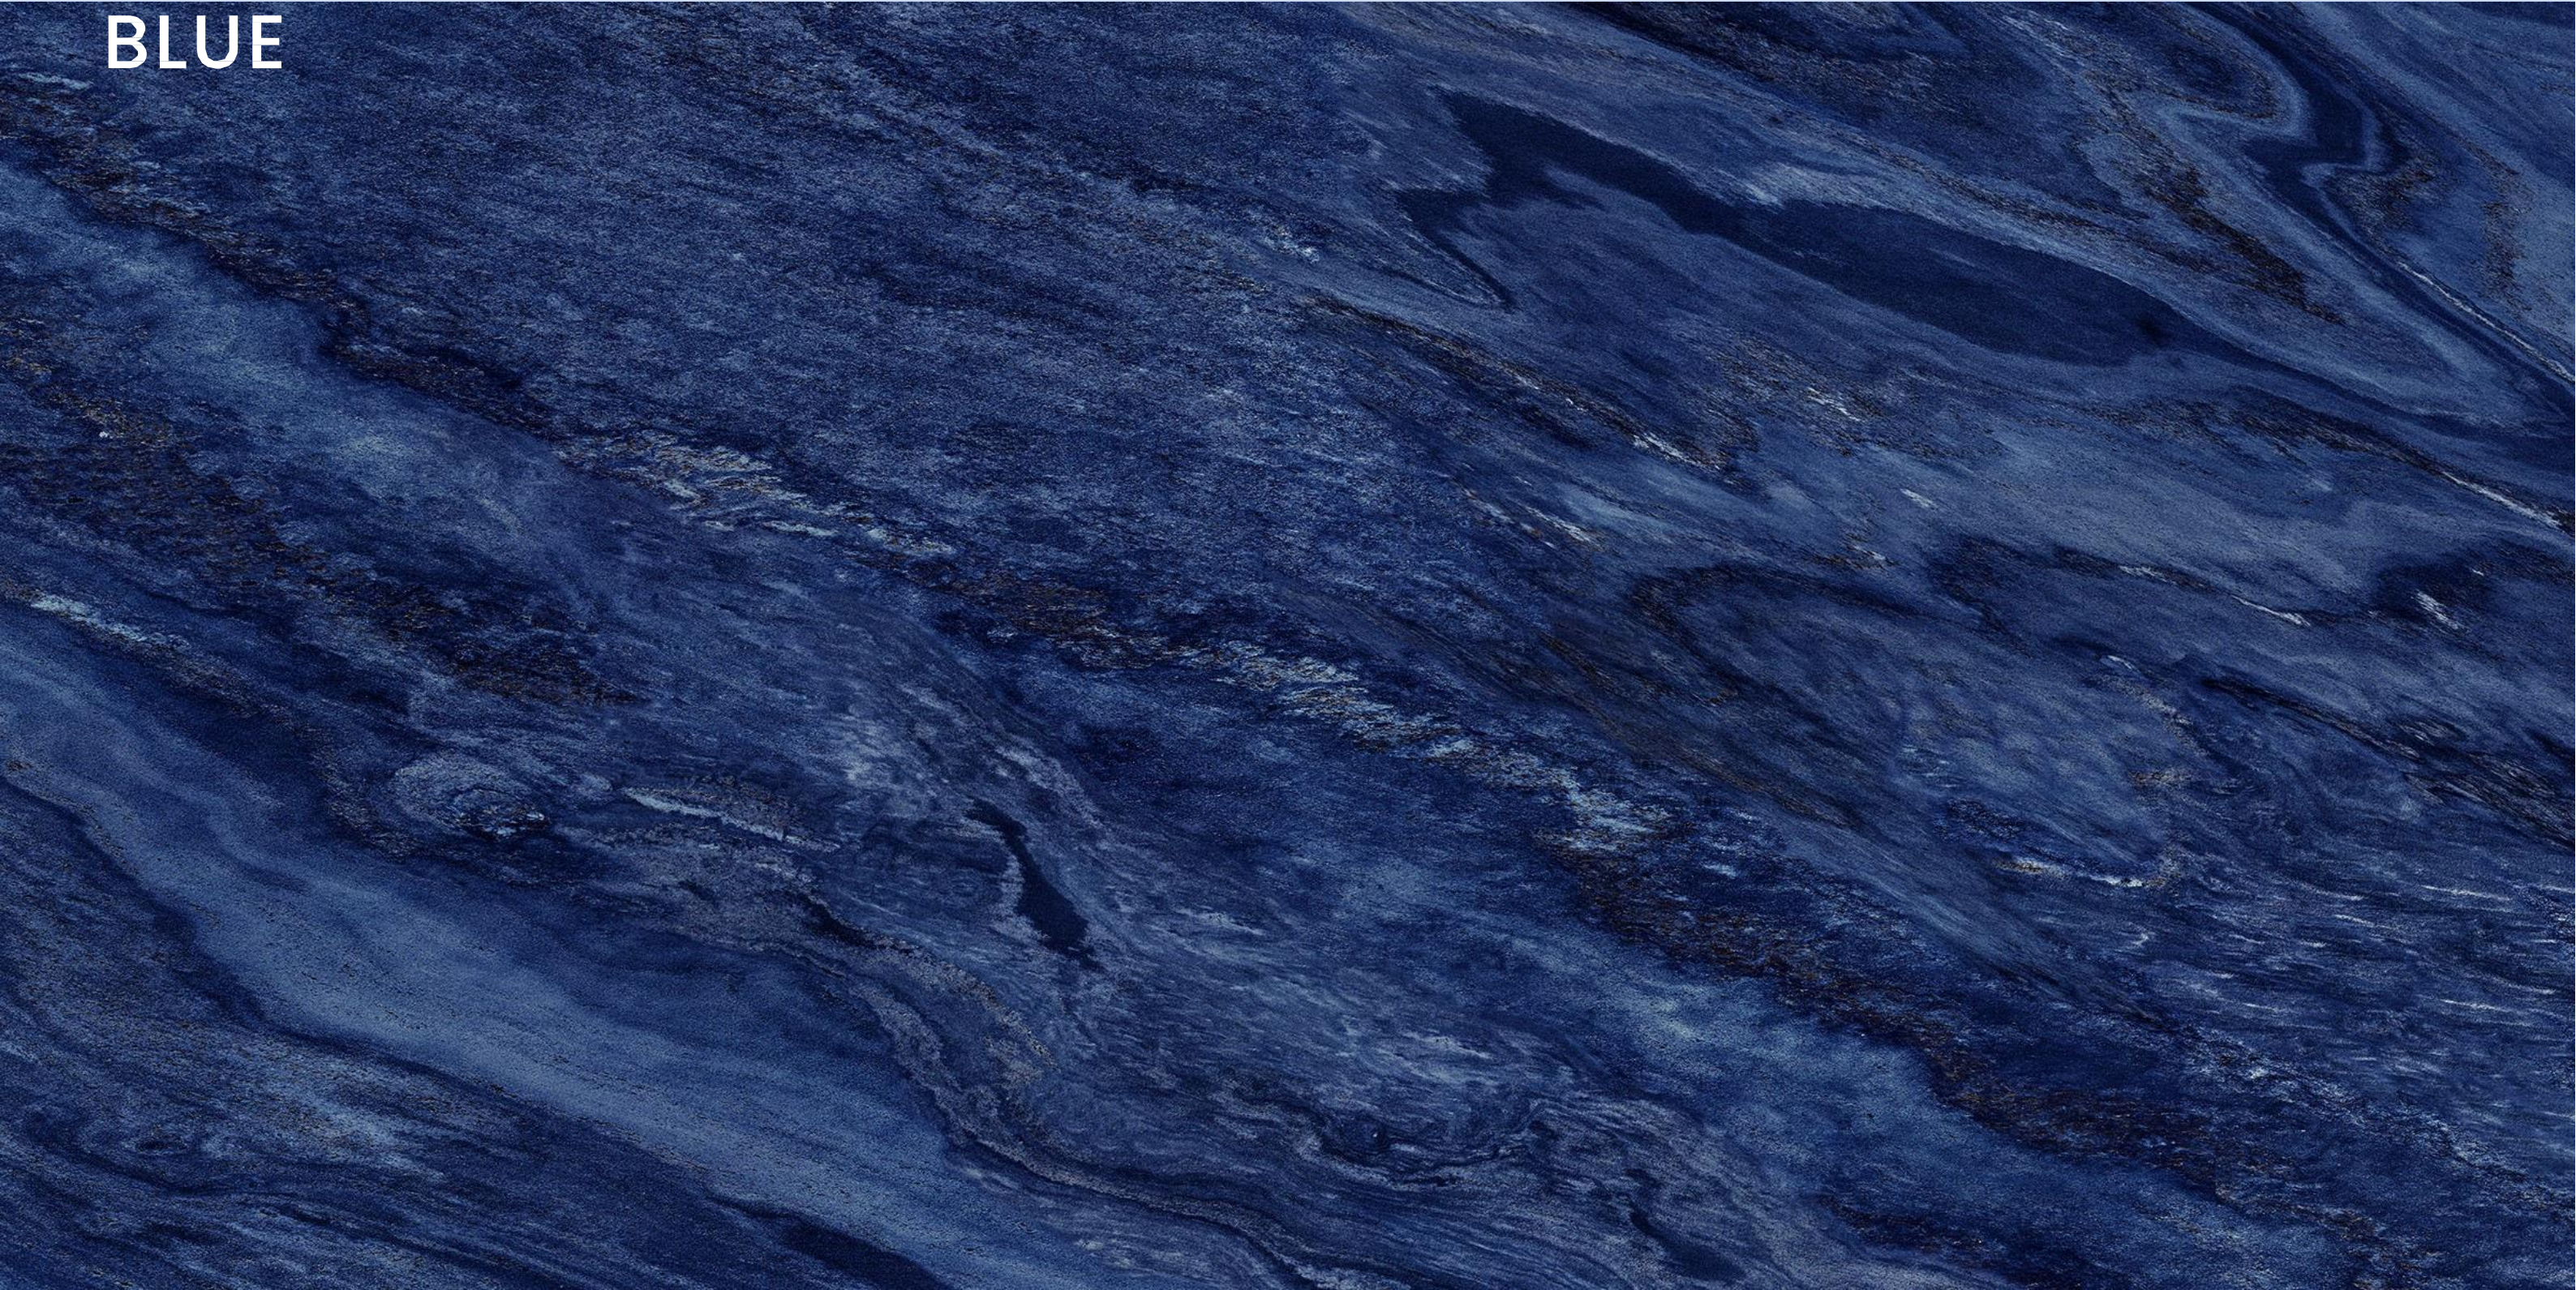

LITHOS BLUE

MOROCCO
BLUE

MOROCCO BLUE

SIZE
600x
1200MM

Series
HIGH GLOSSY

Random
05

MOROCCO BLUE

PORTORO
BLACK