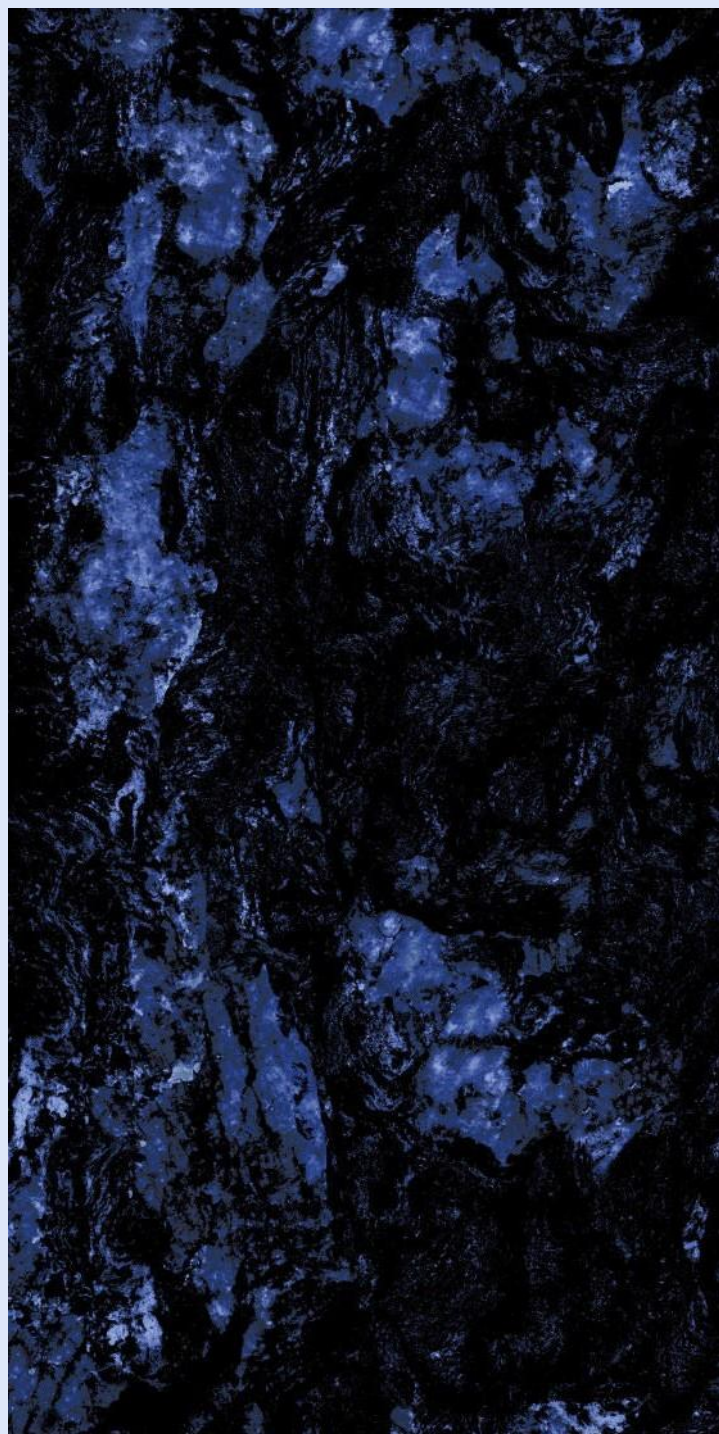

Series
HIGH GLOSSY

Random
05

PRESTIGE GOLD

**QUINA
BLUE**

QUINA BLUE

SIZE
600x
1200MM

Series
HIGH GLOSSY

Random
03