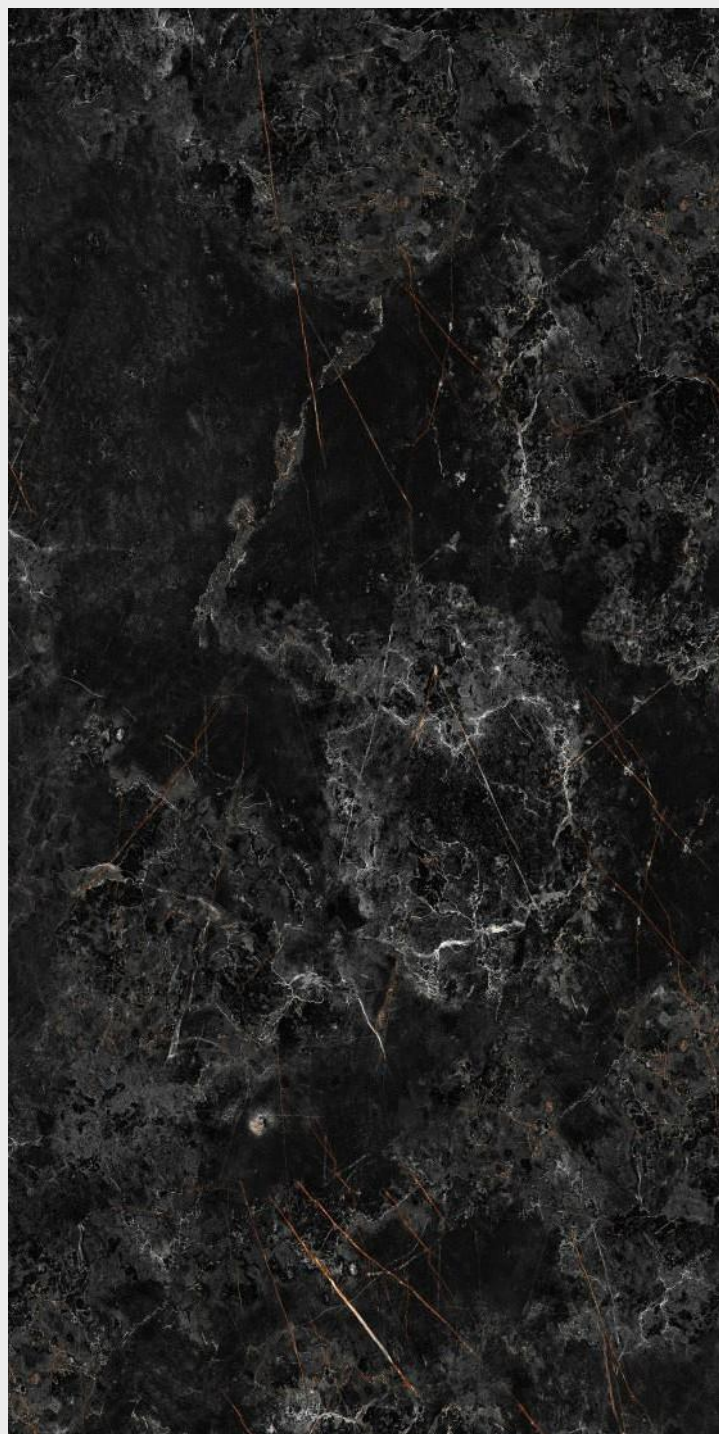

Series
HIGH GLOSSY

Random
03

SAINT LAURENT

WIND
NATURAL

WIND NATURAL

SIZE
600x
1200MM

Series
HIGH GLOSSY

Random
05