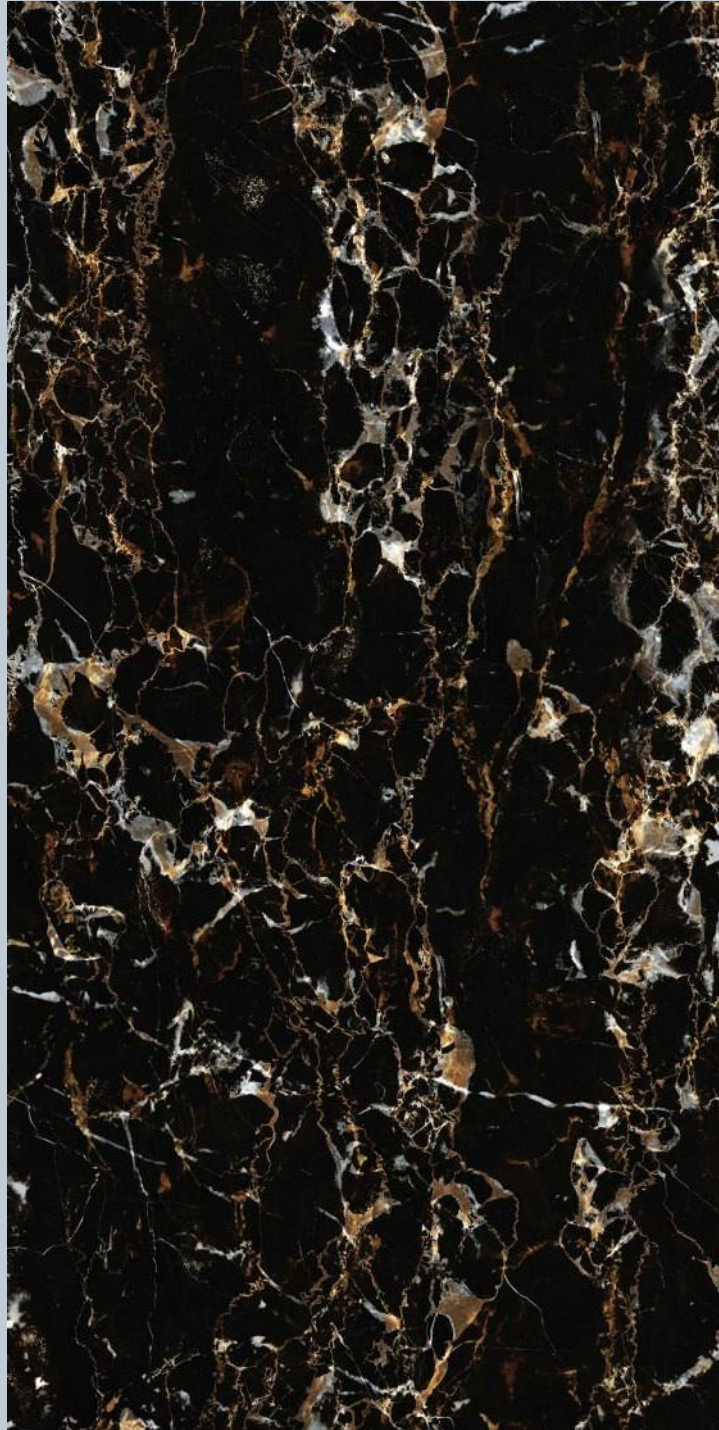

BLACKBERRY

SIZE
600x
1200MM

Series
HIGH GLOSSY

Random
04