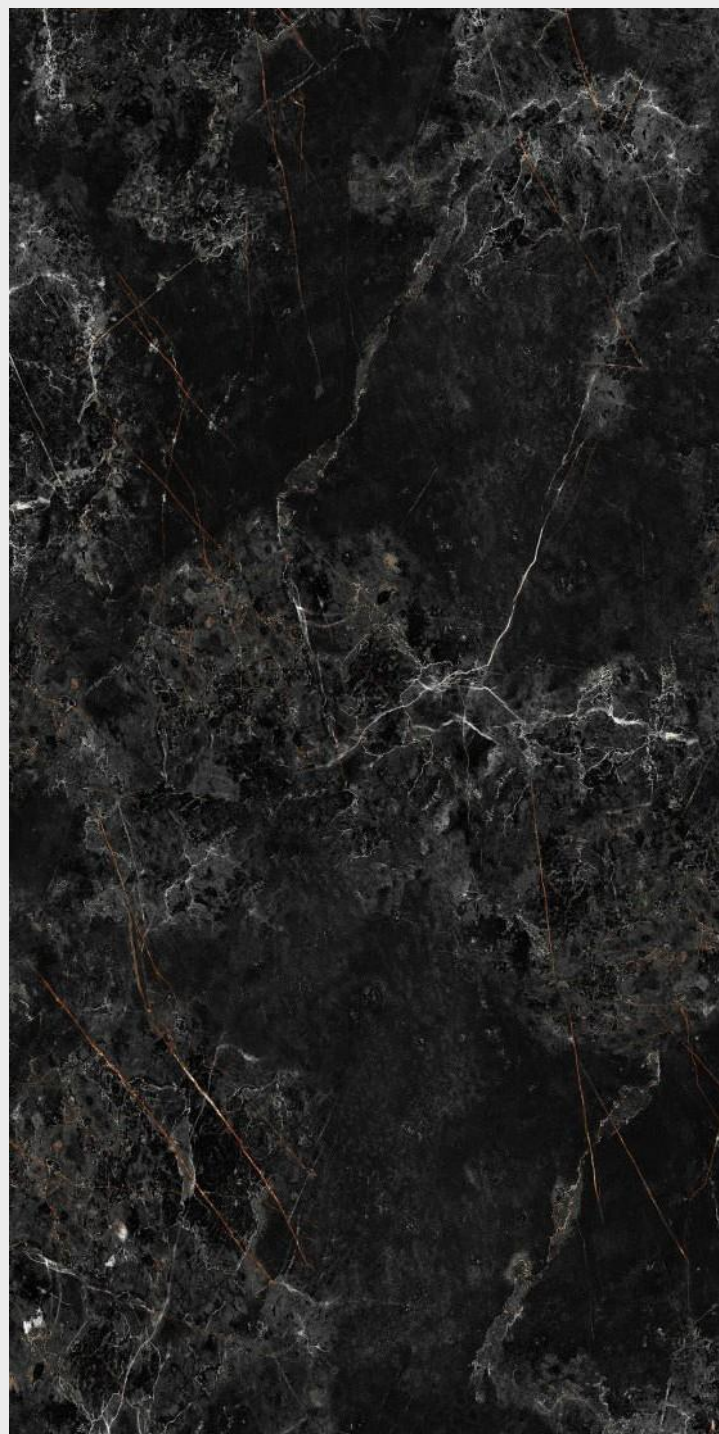

Series
HIGH GLOSSY

Random
03

SAINT LAURENT

WIND
NATURAL

WIND NATURAL

SIZE
600x
1200MM

Series
HIGH GLOSSY

Random
05