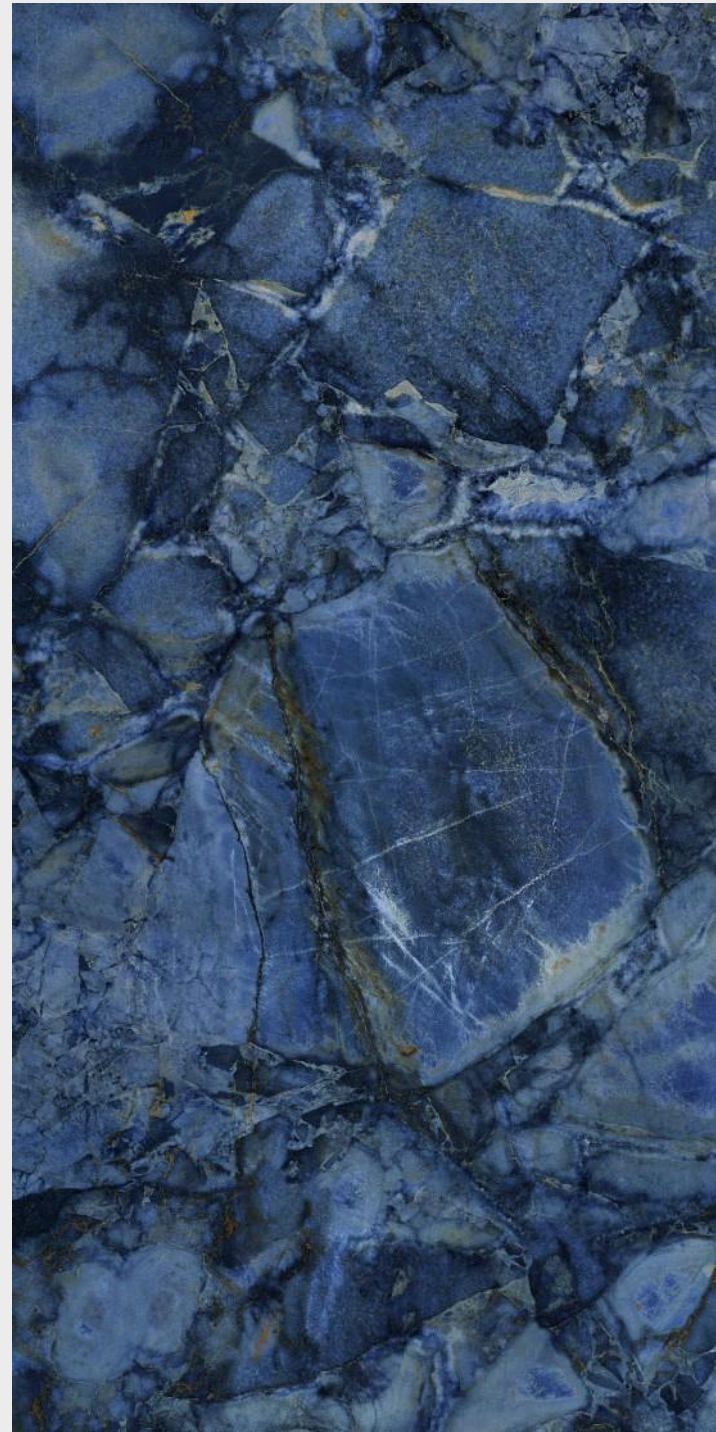

DOLOMITE

SIZE
600x
1200MM

Series
HIGH GLOSSY

Random
05