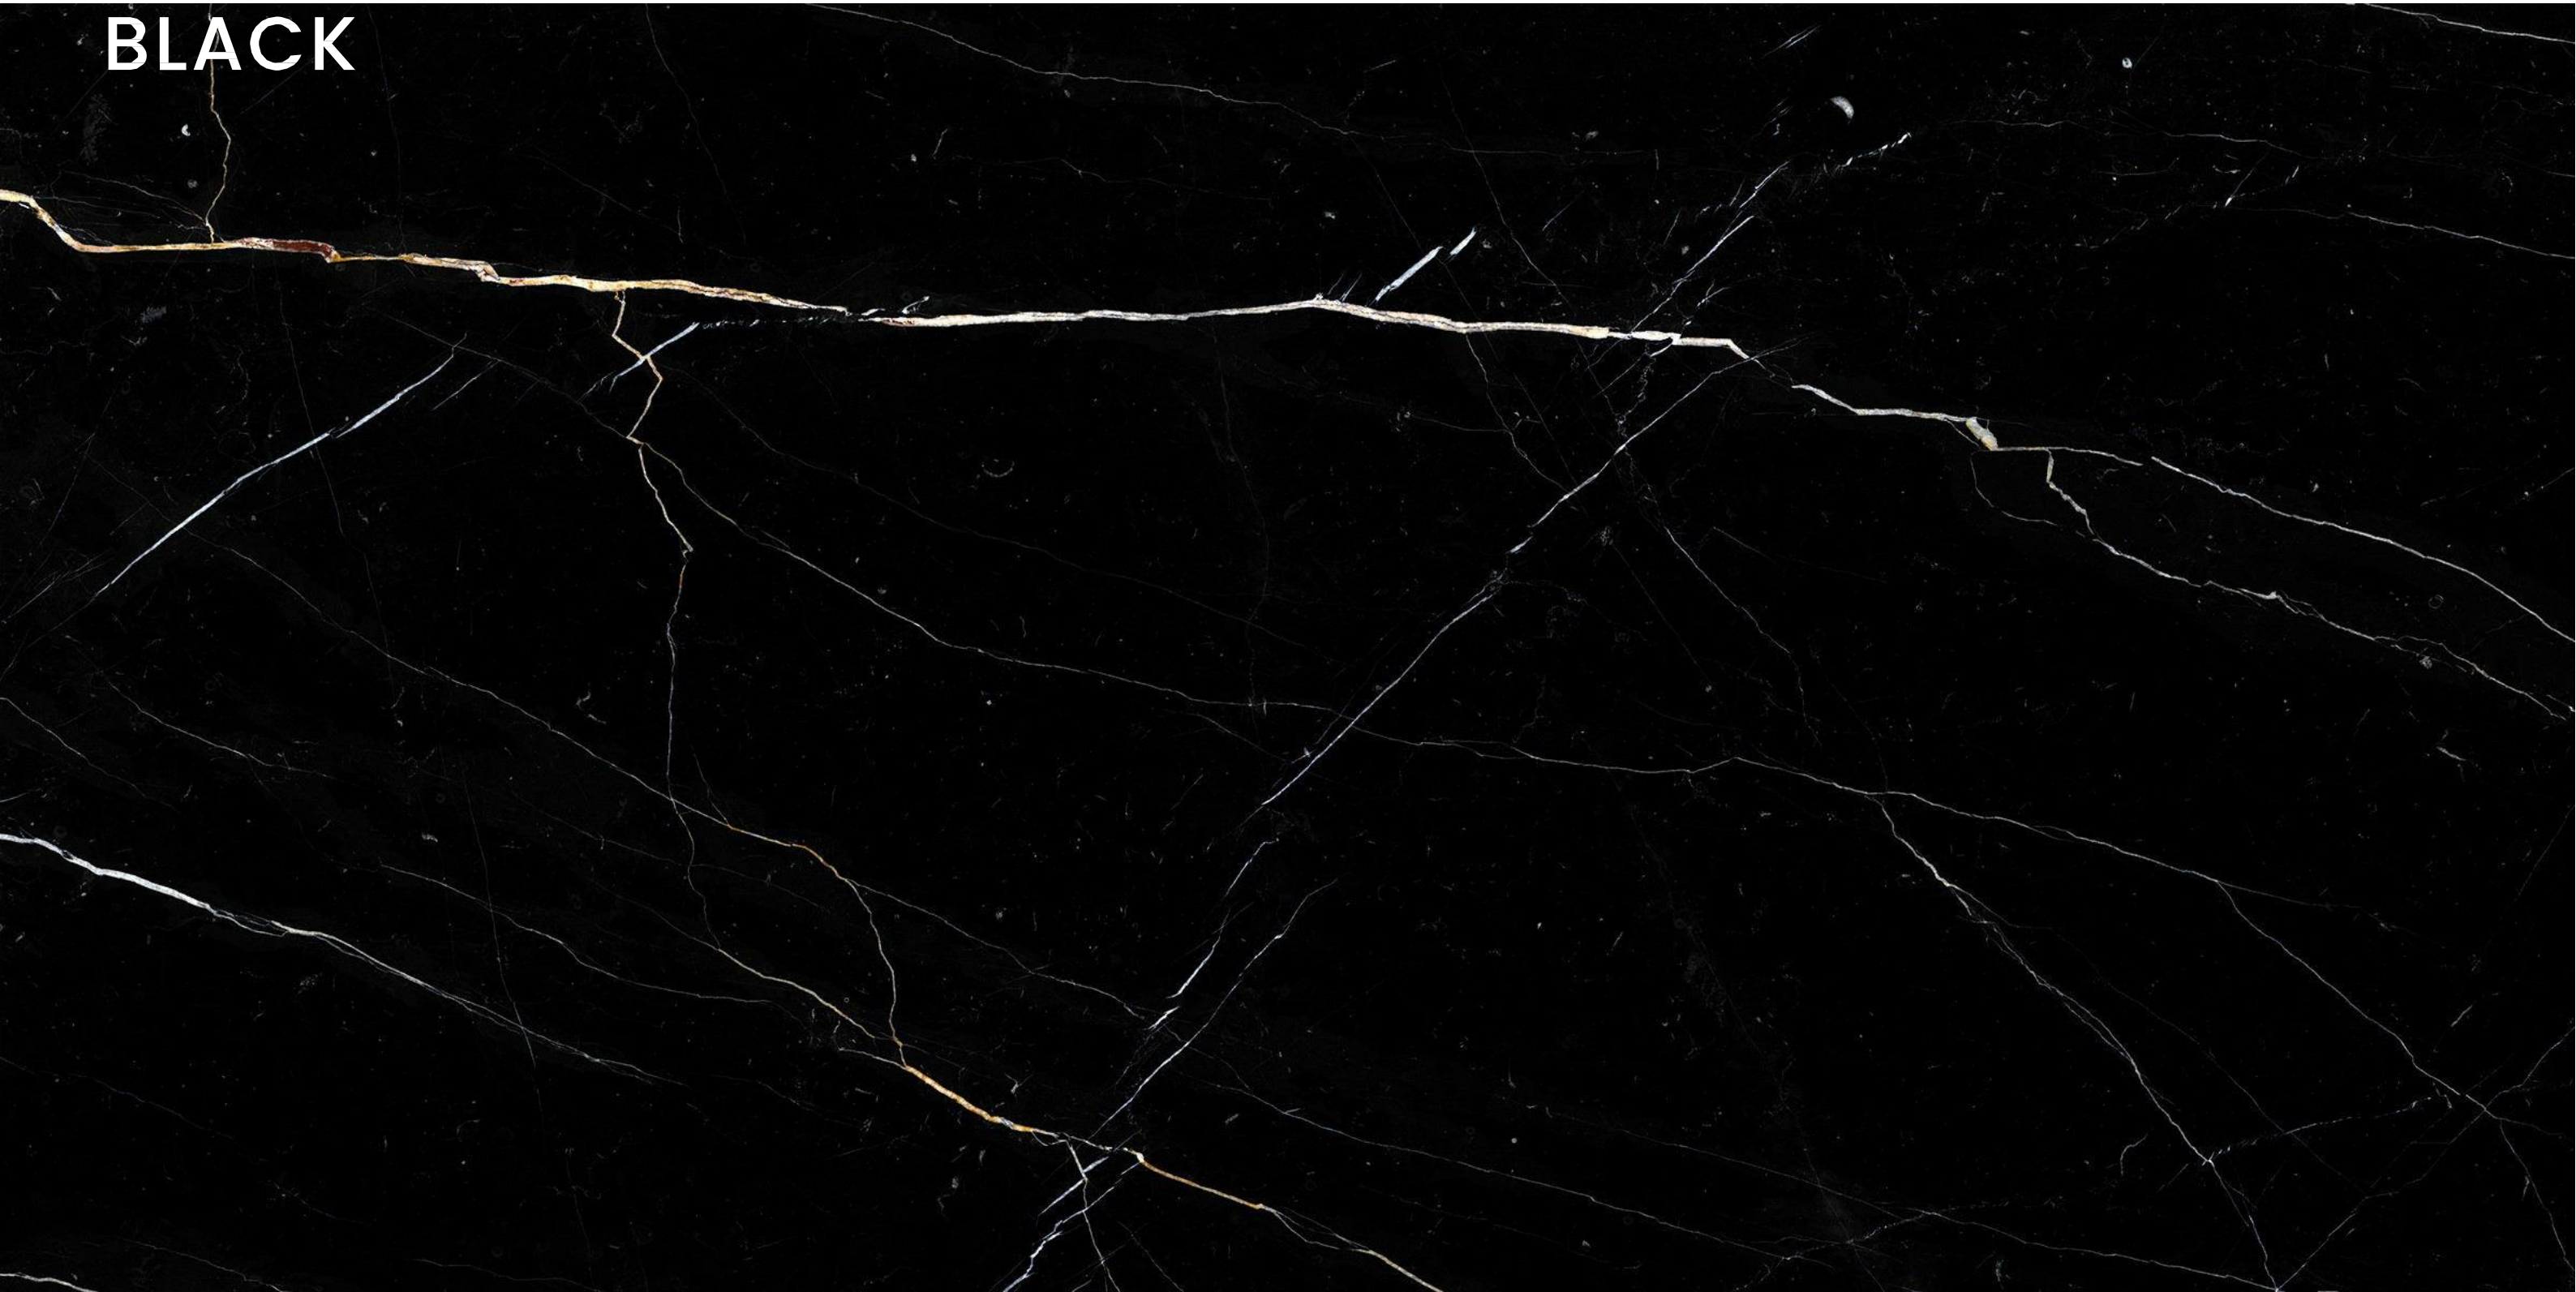

QUINA BLUE

**RAINFOREST
BLACK**

RAINFOREST BLACK

SIZE
600x
1200MM

Series
HIGH GLOSSY

Random
04

RAINFOREST BLACK

**RIVONA
BLACK**