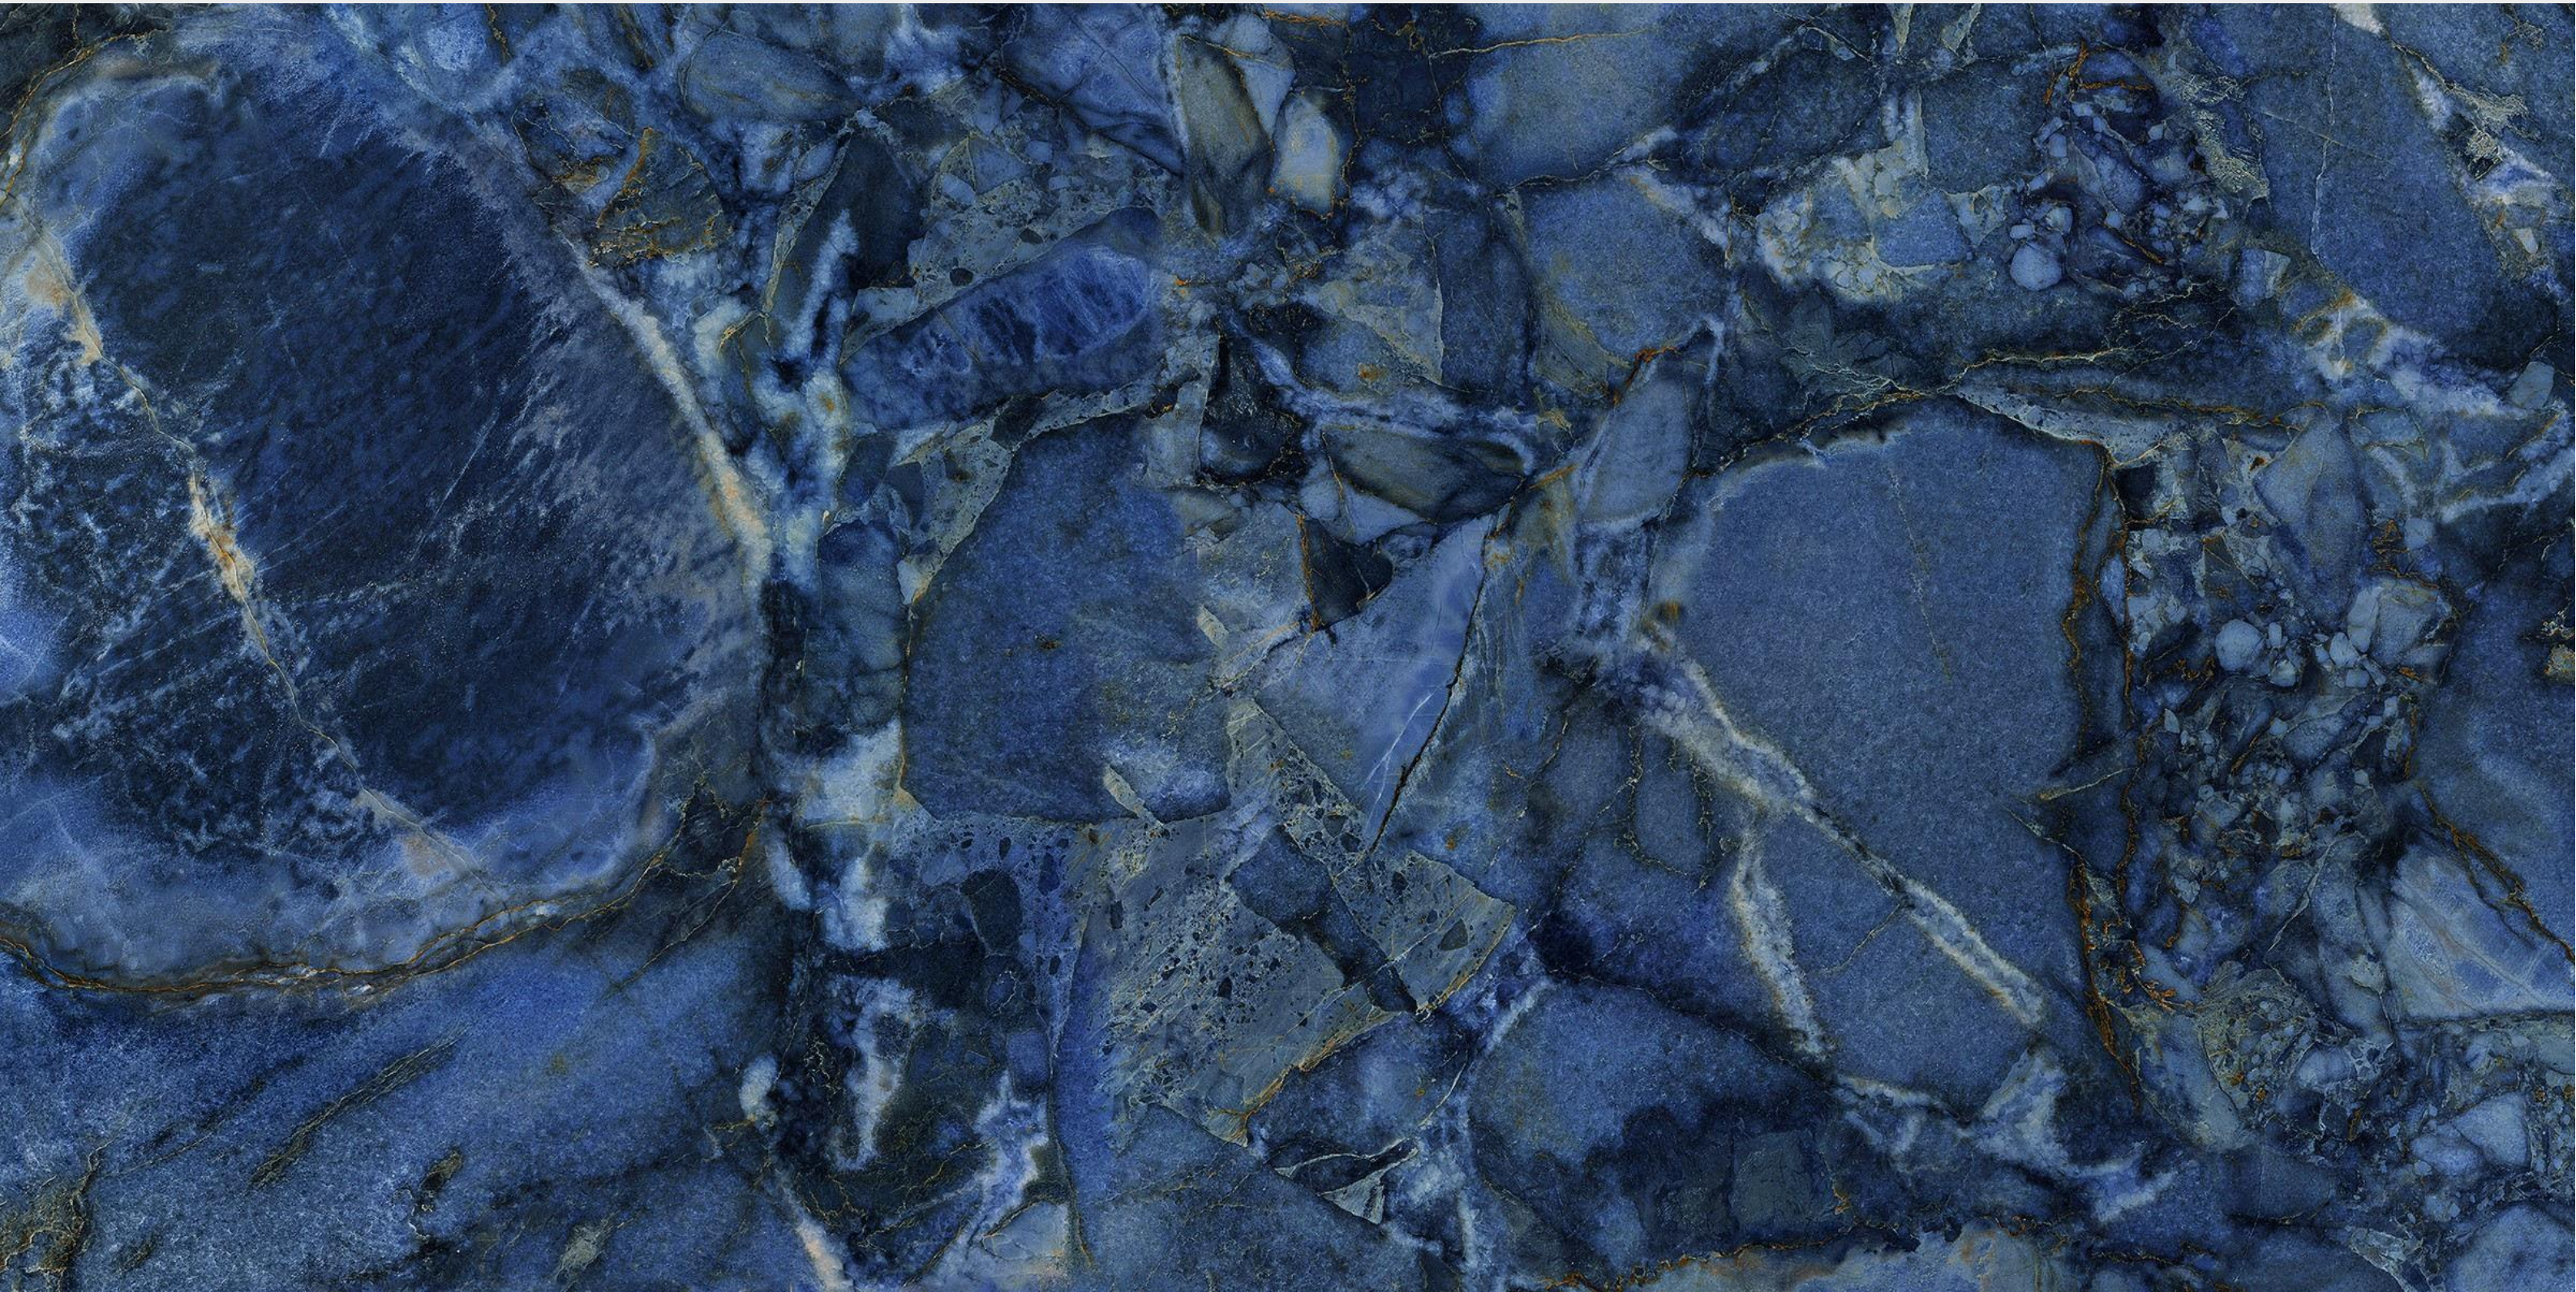

COLONIAL BLACK

DAZZEL

DAZZEL

SIZE
600x
1200MM

Series
HIGH GLOSSY

Random
04

DAZZEL

DOLOMITE